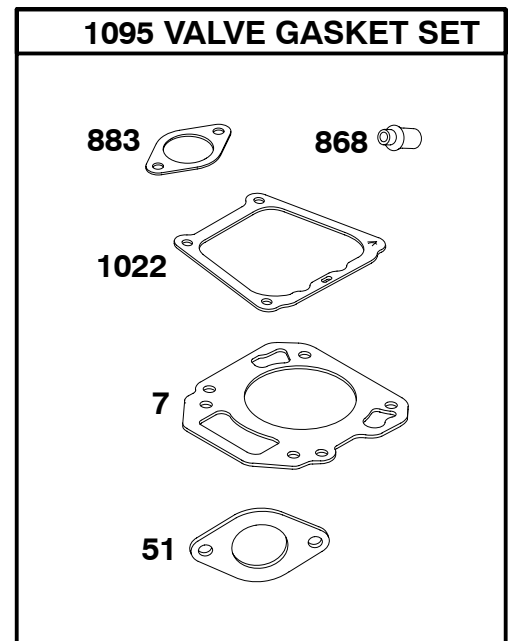

REF. NO.	PART NO.	DESCRIPTION	REF. NO.	PART NO.	DESCRIPTION	REF. NO.	PART NO.	DESCRIPTION
	3	★291675s Seal-Oil (Magneto Side)	121	715707	Kit-Carburetor Overhaul (Carburetor 715330)	631	★710004	Washer (Oil Drain Plug)
	7	Δ★710539 Gasket-Cylinder Head		127	●695005 Plug-Welch	633	●690597	Seal-Choke/Throttle Shaft
	12	★710378 Gasket-Crankcase		137	●★281165s Gasket-Float Bowl	691	★710055	Seal-Governor Shaft
	20	★291675s Seal-Oil (PTO Side)		142	●691462 Nozzle-Carburetor (Standard)	696	★710091	Seal-O Ring
	51	★●Δ710559 Gasket-Intake		163	★●710557 Gasket-Air Cleaner	842B	★710218	Seal-O Ring
	93	●690602 Bushing-Throttle Shaft		276	●★692255 Washer-Sealing	868	Δ710863	Seal-Valve
	95	●691636 Screw (Throttle Valve)		358	715383 Gasket Set-Engine	883	Δ★710250	Gasket-Exhaust
	104	●690525 Pin-Float Hinge		464	★710069 Seal-O Ring (Fuel Shut Off Valve)	977	715391	Gasket Set-Carburetor
	105	●231855s Valve-Float Needle				987	●691326	Seal-Throttle Shaft
	106	●690577 Seat-Inlet				1022	Δ★710377	Gasket-Rocker Cover
						1095	715386	Gasket Set-Valve

★ Included in Engine Gasket Set-Ref. No. 358.

◆ Included in Carburetor Gasket Set-Ref. No. 977.

● Included in Carburetor Overhaul Kit-Ref. No. 121.

Δ Included in Valve Gasket Set-Ref. No. 1095.