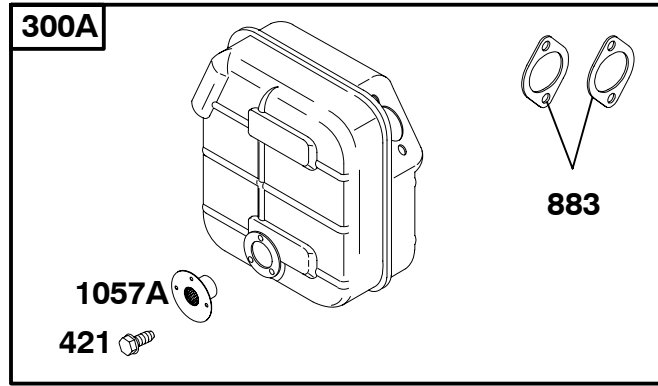

NOTE: This muffler is intended for replacement purposes only and is not to be used for retrofitting to engines with different exhaust systems.