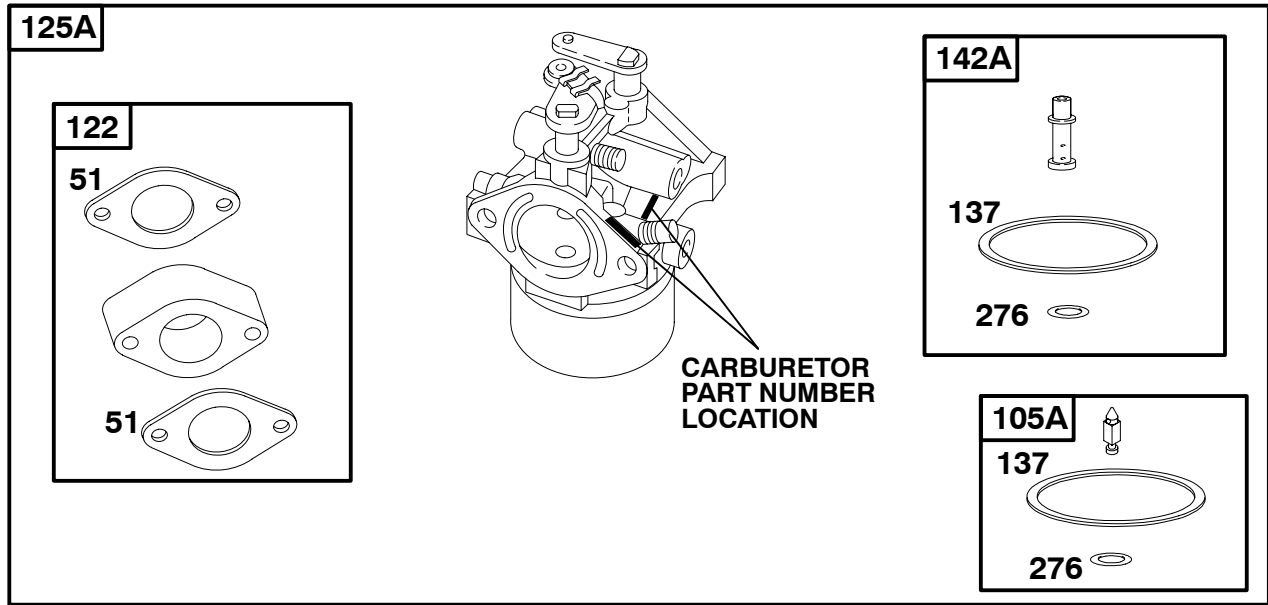

245400 to 245499

REF. NO.	PART NO.	DESCRIPTION	REF. NO.	PART NO.	DESCRIPTION	REF. NO.	PART NO.	DESCRIPTION
50	715783	Manifold-Intake Used on Type No(s). 0299.	51A	710819	Gasket-Intake Used on Type No(s). 0299.	125A	715625	Carburetor Used on Type No(s). 0299.
51	Δ★710559	Gasket-Intake	105A	712001	Valve-Float Needle	137	◆281165s	Gasket-Float Bowl
			122	715377	Spacer-Carburetor	142A	711995	Nozzle-Carburetor
						276	◆692255	Washer-Sealing

★ Included in Engine Gasket Set-Ref. No. 358.
◆ Included in Carburetor Gasket Set-Ref. No. 977.

● Included in Carburetor Overhaul Kit-Ref. No. 121.
Δ Included in Valve Gasket Set-Ref. No. 1095.