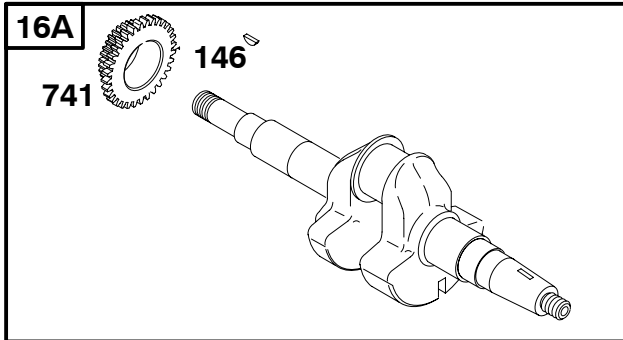

24

24

24

REF. NO.	PART NO.	DESCRIPTION	REF. NO.	PART NO.	DESCRIPTION	REF. NO.	PART NO.	DESCRIPTION
16	716181	Crankshaft (SAE 1" Keyway, With Loose Spur Gear) (Used After Code Date 01013100). ----- Note ----- 715342 Crankshaft (SAE 1" Keyway, With Pressed On Spur Gear) (Used Before Code Date 01020100).	16B	716083	Crankshaft (SAE Taper, With Loose Spur Gear) (Used After Code Date 01013100). ----- Note ----- 715343 Crankshaft (SAE Taper, With Pressed On Spur Gear) (Used Before Code Date 01020100).	24	710037	Key-Flywheel
16A	716182	Crankshaft (SAE 1" Threaded, With Loose Spur Gear) (Used After Code Date 01013100). ----- Note ----- 715344 Crankshaft (SAE 1" Threaded, With Pressed On Spur Gear) (Used Before Code Date 01020100).				46	715369	Camshaft (Spur Gear With Compression Release)(Use Also For Non-Compression Release Application)
						101	710547	Pin-Shaft
						146	711336	Key-Timing
						741	711335	Gear-Timing (Used After Code Date 01013100).
						1051	710548	Ring-Retaining