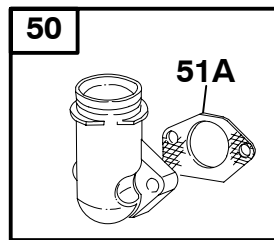

245400 to 245499

REF. NO.	PART NO.	DESCRIPTION	REF. NO.	PART NO.	DESCRIPTION	REF. NO.	PART NO.	DESCRIPTION
50	715783	Manifold-Intake Used on Type No(s). 0299.	51A	710819	Gasket-Intake Used on Type No(s). 0299.	125A	715625	Carburetor Used on Type No(s). 0299.
51	Δ★710559	Gasket-Intake	105A	712001	Valve-Float Needle	137	◆281165s	Gasket-Float Bowl
			122	715377	Spacer-Carburetor	142A	711995	Nozzle-Carburetor
						276	◆692255	Washer-Sealing

★ Included in Engine Gasket Set-Ref. No. 358.
◆ Included in Carburetor Gasket Set-Ref. No. 977.

● Included in Carburetor Overhaul Kit-Ref. No. 121.
Δ Included in Valve Gasket Set-Ref. No. 1095.