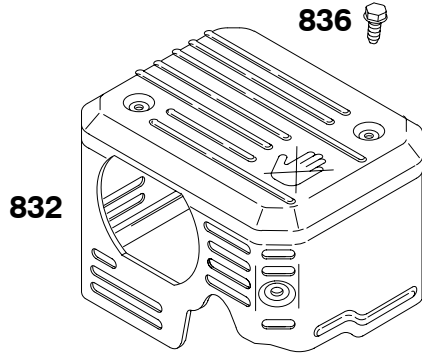

245400 to 245499

REF. NO.	PART NO.	DESCRIPTION	REF. NO.	PART NO.	DESCRIPTION	REF. NO.	PART NO.	DESCRIPTION
296	710099	Stud (Muffler)	676	393761	Deflector-Muffler (Side Out)	914A	710248	Screw (Rocker Cover)
300	715424	Muffler	676A	396903	Deflector-Muffler (Direct Out)	994	392390	Arrestor-Spark
346	690661	Screw (Spark Arrestor)	676B	397630	Deflector-Muffler (Louvered)	1057	710585	Screen-Outlet
421	710307	Screw (Outlet Screen)	832	710586	Guard-Muffler	1177	710090	Nut (Muffler)
613	710976	Screw (Muffler)	836	710074	Screw (Muffler Guard)	----- Note -----		
677	690771	Screw (Muffler Deflector)	883	Δ★710250	Gasket-Exhaust	710081 Nut (Muffler)		
			890A	715422	Bracket-Support	Used on Type No(s). 0299.		

★ Included in Engine Gasket Set-Ref. No. 358.

◆ Included in Carburetor Gasket Set-Ref. No. 977.

● Included in Carburetor Overhaul Kit-Ref. No. 121.

Δ Included in Valve Gasket Set-Ref. No. 1095.