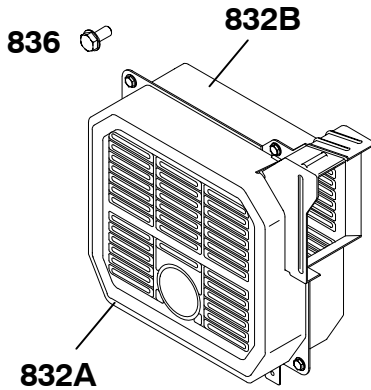

NOTE: This muffler is intended for replacement purposes only and is not to be used for retrofitting to engines with different exhaust systems.