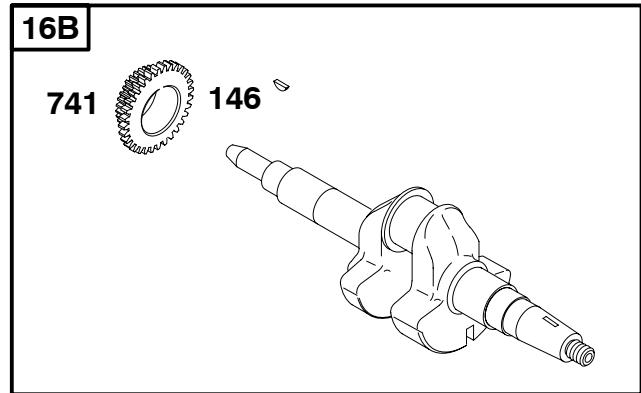

24

24

24

REF. NO.	PART NO.	DESCRIPTION	REF. NO.	PART NO.	DESCRIPTION	REF. NO.	PART NO.	DESCRIPTION
16	716181	Crankshaft (SAE 1" Keyway, With Loose Spur Gear) (Used After Code Date 01013100). ----- Note ----- 715342 Crankshaft (SAE 1" Keyway, With Pressed On Spur Gear) (Used Before Code Date 01020100).	16B	716083	Crankshaft (SAE Taper, With Loose Spur Gear) (Used After Code Date 01013100). ----- Note ----- 715343 Crankshaft (SAE Taper, With Pressed On Spur Gear) (Used Before Code Date 01020100).	24	710037	Key-Flywheel
16A	716182	Crankshaft (SAE 1" Threaded, With Loose Spur Gear) (Used After Code Date 01013100). ----- Note ----- 715344 Crankshaft (SAE 1" Threaded, With Pressed On Spur Gear) (Used Before Code Date 01020100).				46	715369	Camshaft (Spur Gear With Compression Release)(Use Also For Non-Compression Release Application)
						101	710547	Pin-Shaft
						146	711336	Key-Timing
						741	711335	Gear-Timing (Used After Code Date 01013100).
						1051	710548	Ring-Retaining