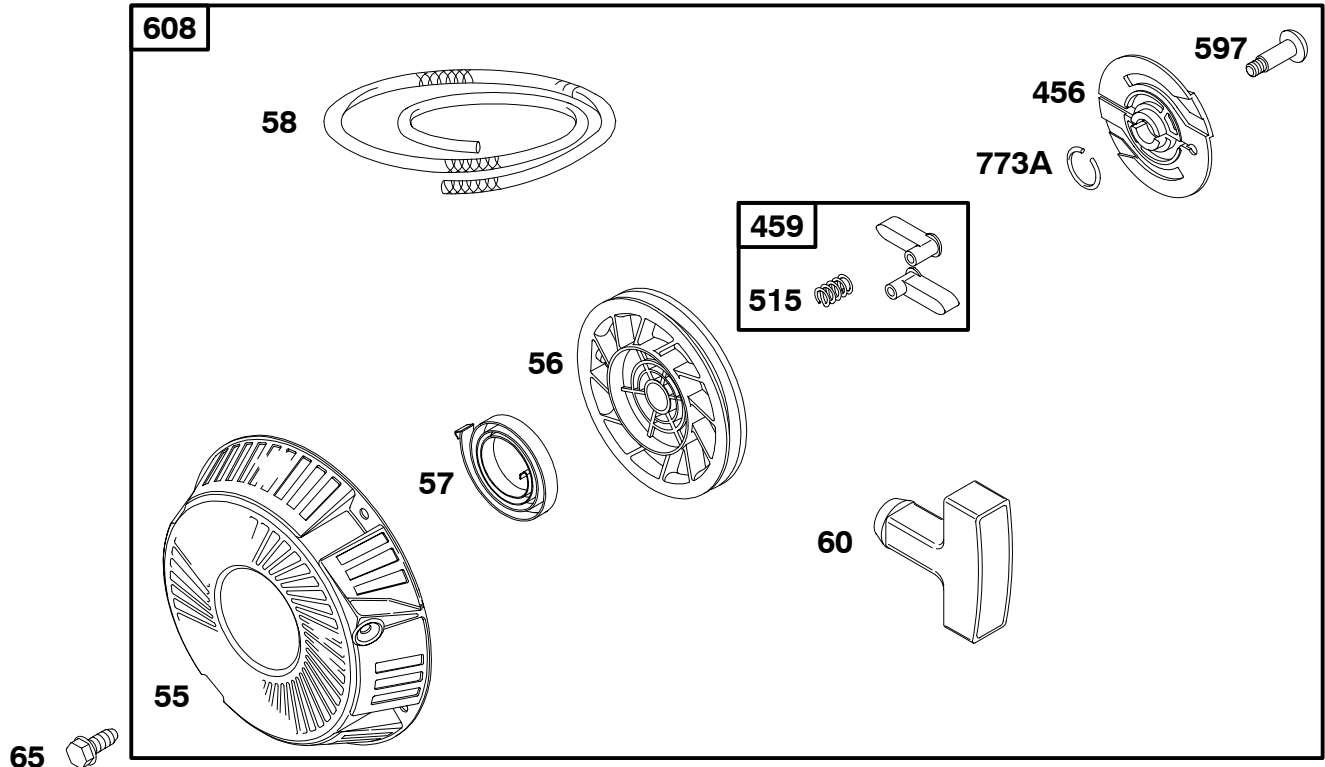

REF. NO.	PART NO.	DESCRIPTION	REF. NO.	PART NO.	DESCRIPTION	REF. NO.	PART NO.	DESCRIPTION
55	691568	Housing-Rewind Starter	60	490652	Grip-Starter Rope	597	690876	Screw (Pawl Friction Plate)
56	692085	Pulley-Starter	65	710074	Screw (Rewind Starter)	608	692102	Starter-Rewind
57	692086	Spring-Rewind Starter	456	691529	Plate-Pawl Friction	773A	690875	Retainer
58	66574	Rope-Starter (Cut to Required Length)	459	808166	Pawl-Ratchet			
			515	691528	Spring-Pawl			

★ Included in Engine Gasket Set-Ref. No. 358.

◆ Included in Carburetor Gasket Set-Ref. No. 977.

● Included in Carburetor Overhaul Kit-Ref. No. 121.

△ Included in Valve Gasket Set-Ref. No. 1095.