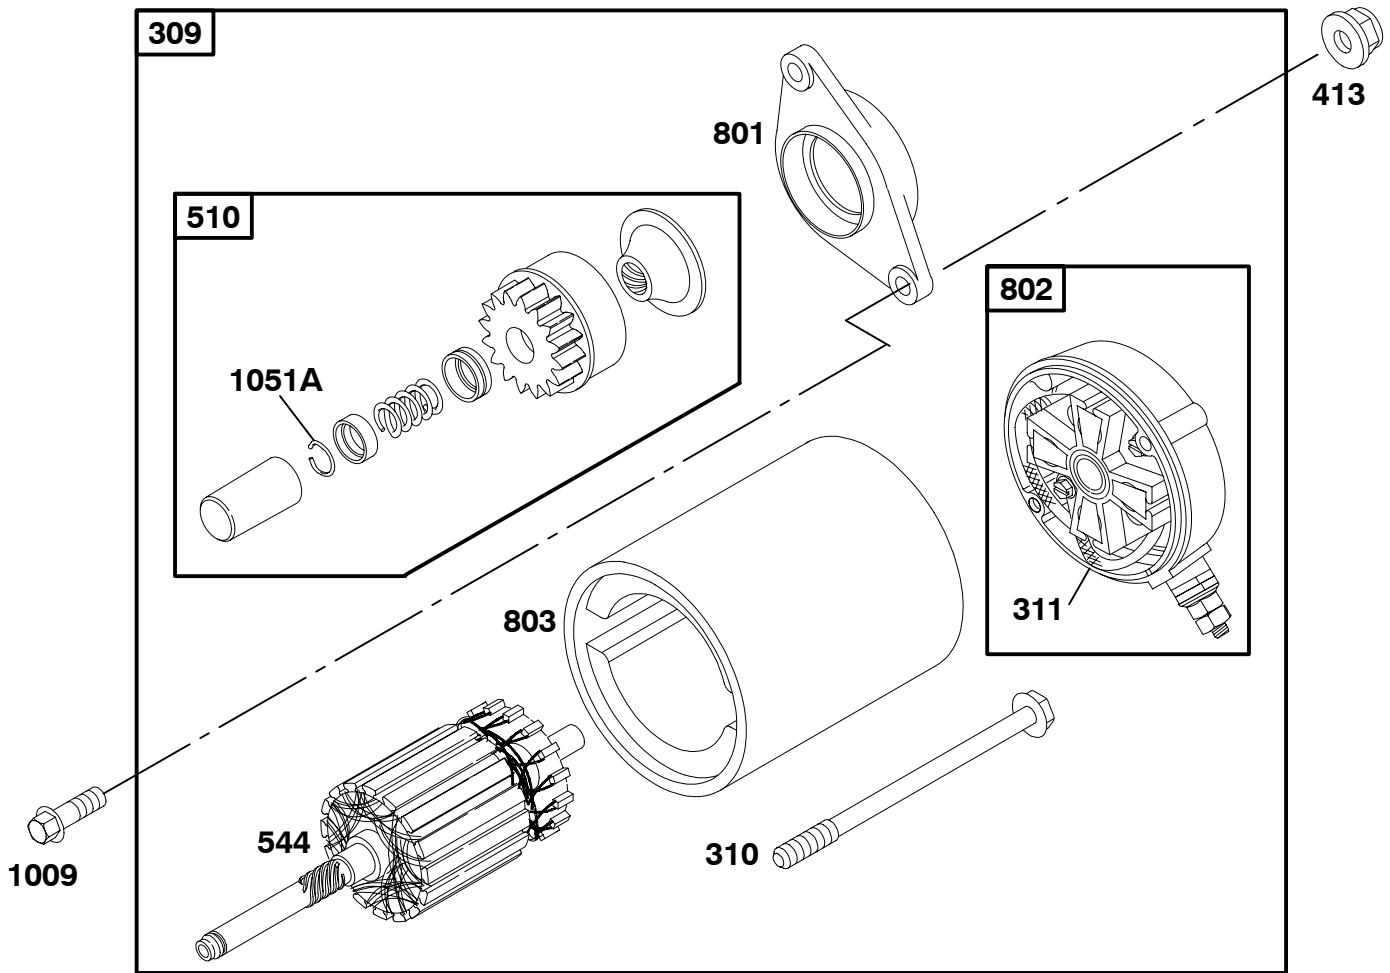

245400 to 245499

REF. NO.	PART NO.	DESCRIPTION	REF. NO.	PART NO.	DESCRIPTION	REF. NO.	PART NO.	DESCRIPTION
309	715208	Motor-Starter (Steel Pinion)	510	496881	Drive-Starter	801	715394	Cap-Drive
310	710589	Bolt (Starter Motor)	544		Armature-Starter (Service With Starter Motor 715208)	802	715393	Cap-End
311	496887	Brush Set	555	810059	Screw (Starter Solenoid)	803	690854	Housing-Starter
413	710081	Nut (Starter Motor)	683	691029	Nut (Starter Solenoid)	813	690635	Clamp
493B	691177	Bracket-Mounting				920	691656	Solenoid-Starter
						1009	710348	Screw (Starter Motor)
						1051A	691124	Ring-Retaining

★ Included in Engine Gasket Set-Ref. No. 358.

◆ Included in Carburetor Gasket Set-Ref. No. 977.

● Included in Carburetor Overhaul Kit-Ref. No. 121.

△ Included in Valve Gasket Set-Ref. No. 1095.