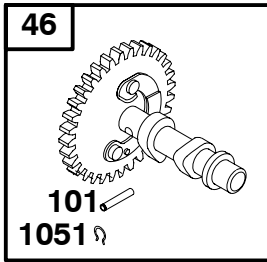

245400 to 245499

24