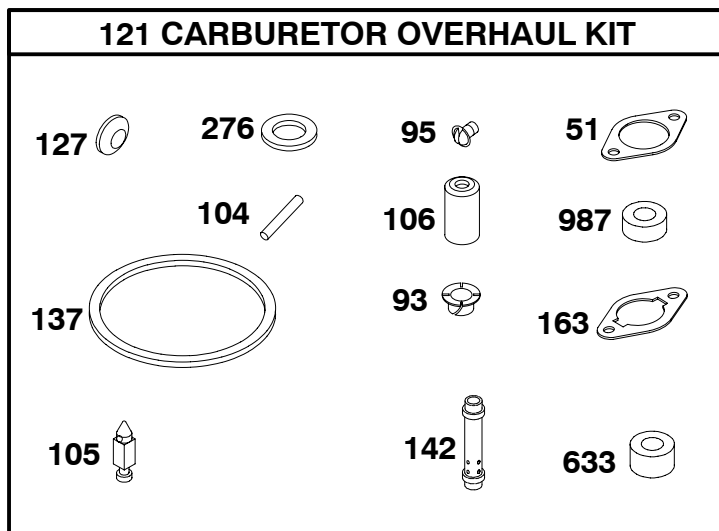

REF. NO.	PART NO.	DESCRIPTION	REF. NO.	PART NO.	DESCRIPTION	REF. NO.	PART NO.	DESCRIPTION
	3	★291675s Seal-Oil (Magneto Side)	121	715707	Kit-Carburetor Overhaul (Carburetor 715330)	631	★710004	Washer (Oil Drain Plug)
	7	Δ★710539 Gasket-Cylinder Head		127	●695005 Plug-Welch	633	●690597	Seal-Choke/Throttle Shaft
	12	★710378 Gasket-Crankcase		137	●★281165s Gasket-Float Bowl	691	★710055	Seal-Governor Shaft
	20	★291675s Seal-Oil (PTO Side)		142	●691462 Nozzle-Carburetor (Standard)	696	★710091	Seal-O Ring
	51	★●Δ710559 Gasket-Intake		163	★●710557 Gasket-Air Cleaner	842B	★710218	Seal-O Ring
	93	●690602 Bushing-Throttle Shaft		276	●★692255 Washer-Sealing	868	Δ710863	Seal-Valve
	95	●691636 Screw (Throttle Valve)		358	715383 Gasket Set-Engine	883	Δ★710250	Gasket-Exhaust
	104	●690525 Pin-Float Hinge		464	★710069 Seal-O Ring (Fuel Shut Off Valve)	977	715391	Gasket Set-Carburetor
	105	●231855s Valve-Float Needle				987	●691326	Seal-Throttle Shaft
	106	●690577 Seat-Inlet				1022	Δ★710377	Gasket-Rocker Cover
						1095	715386	Gasket Set-Valve

★ Included in Engine Gasket Set-Ref. No. 358.

◆ Included in Carburetor Gasket Set-Ref. No. 977.

● Included in Carburetor Overhaul Kit-Ref. No. 121.

Δ Included in Valve Gasket Set-Ref. No. 1095.