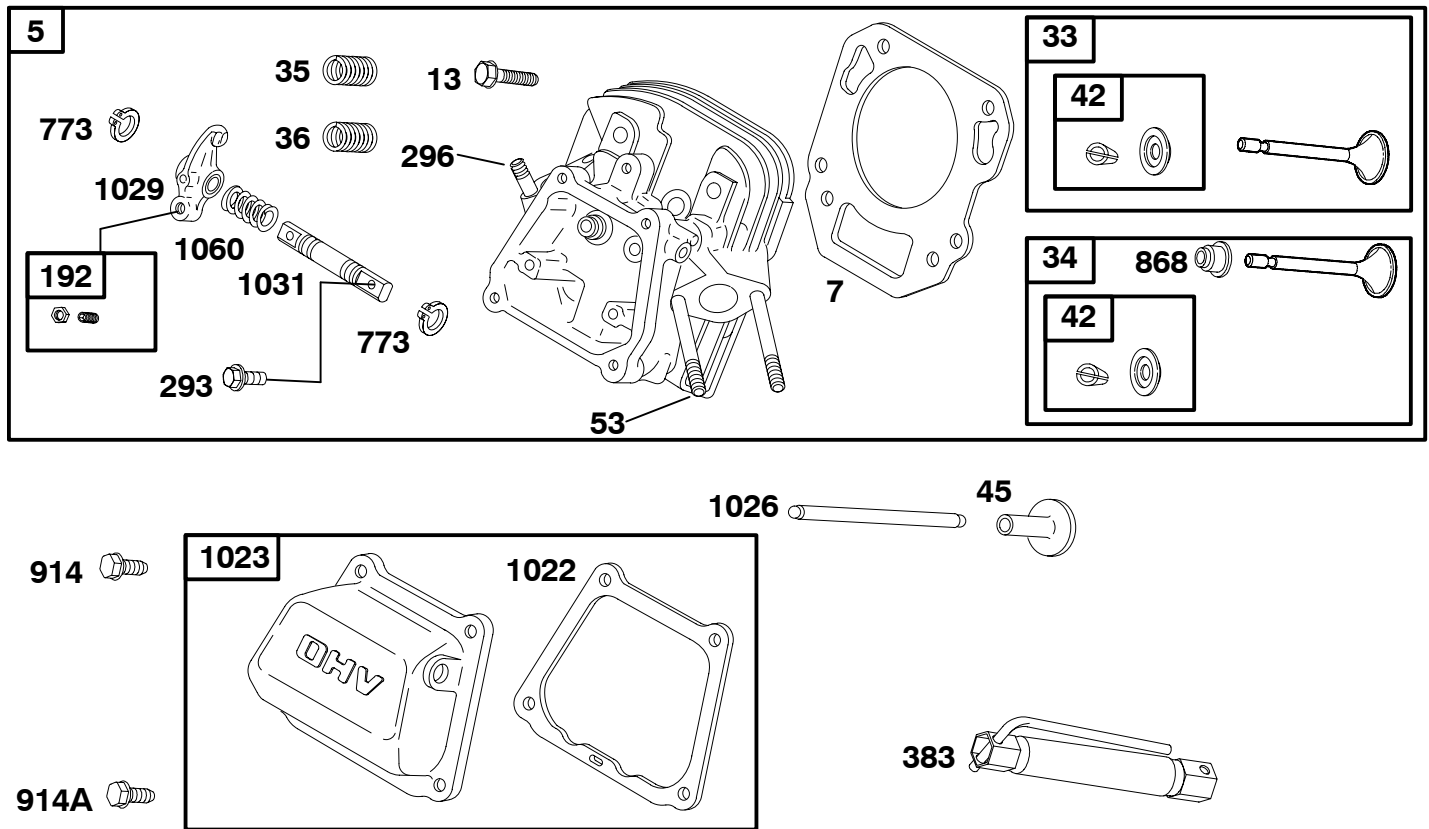

245400 to 245499

REF. NO.	PART NO.	DESCRIPTION	REF. NO.	PART NO.	DESCRIPTION	REF. NO.	PART NO.	DESCRIPTION
5	715375	Head-Cylinder	53	710556	Stud (Carburetor)	914	710023	Screw (Rocker Cover) (M6x12MM Long)
7	Δ*710539	Gasket-Cylinder Head			----- Note -----			----- Note -----
13	710204	Screw (Cylinder Head)	192	715372	Adjuster-Rocker Arm	710248	710248	Screw (Rocker Cover) (M6X16MM Long)
33	716079	Valve-Exhaust	293	710538	Screw (Rocker Arm Shaft)	914A	710248	Screw (Rocker Cover)
34	716080	Valve-Intake	296	710099	Stud (Muffer)	1022	Δ*710377	Gasket-Rocker Cover
35	691279	Spring-Valve (Intake)	383	19374	Wrench-Spark Plug	1023	715376	Cover-Rocker Arm
36	691279	Spring-Valve (Exhaust)	773	710537	Retainer	1026	710373	Rod-Push
42	715130	Keeper-Valve	868	Δ710863	Seal-Valve	1029	710534	Arm-Rocker
45	710530	Tappet-Valve				1031	710533	Shaft-Rocker Arm
						1060	710535	Spring-Rocker Shaft

★ Included in Engine Gasket Set-Ref. No. 358.

◆ Included in Carburetor Gasket Set-Ref. No. 977.

● Included in Carburetor Overhaul Kit-Ref. No. 121.

Δ Included in Valve Gasket Set-Ref. No. 1095.