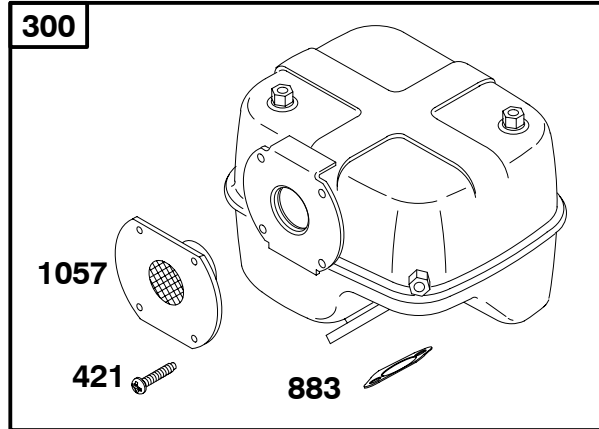

245400 to 245499

REF. NO.	PART NO.	DESCRIPTION	REF. NO.	PART NO.	DESCRIPTION	REF. NO.	PART NO.	DESCRIPTION
296	710099	Stud (Muffler)	676	393761	Deflector-Muffler (Side Out)	914A	710248	Screw (Rocker Cover)
300	715424	Muffler	676A	396903	Deflector-Muffler (Direct Out)	994	392390	Arrestor-Spark
346	690661	Screw (Spark Arrestor)	676B	397630	Deflector-Muffler (Louvered)	1057	710585	Screen-Outlet
421	710307	Screw (Outlet Screen)	832	710586	Guard-Muffler	1177	710090	Nut (Muffler)
613	710976	Screw (Muffler)	836	710074	Screw (Muffler Guard)	----- Note -----		
677	690771	Screw (Muffler Deflector)	883	Δ★710250	Gasket-Exhaust	710081 Nut (Muffler)		
			890A	715422	Bracket-Support	Used on Type No(s). 0299.		

★ Included in Engine Gasket Set-Ref. No. 358.

◆ Included in Carburetor Gasket Set-Ref. No. 977.

● Included in Carburetor Overhaul Kit-Ref. No. 121.

Δ Included in Valve Gasket Set-Ref. No. 1095.