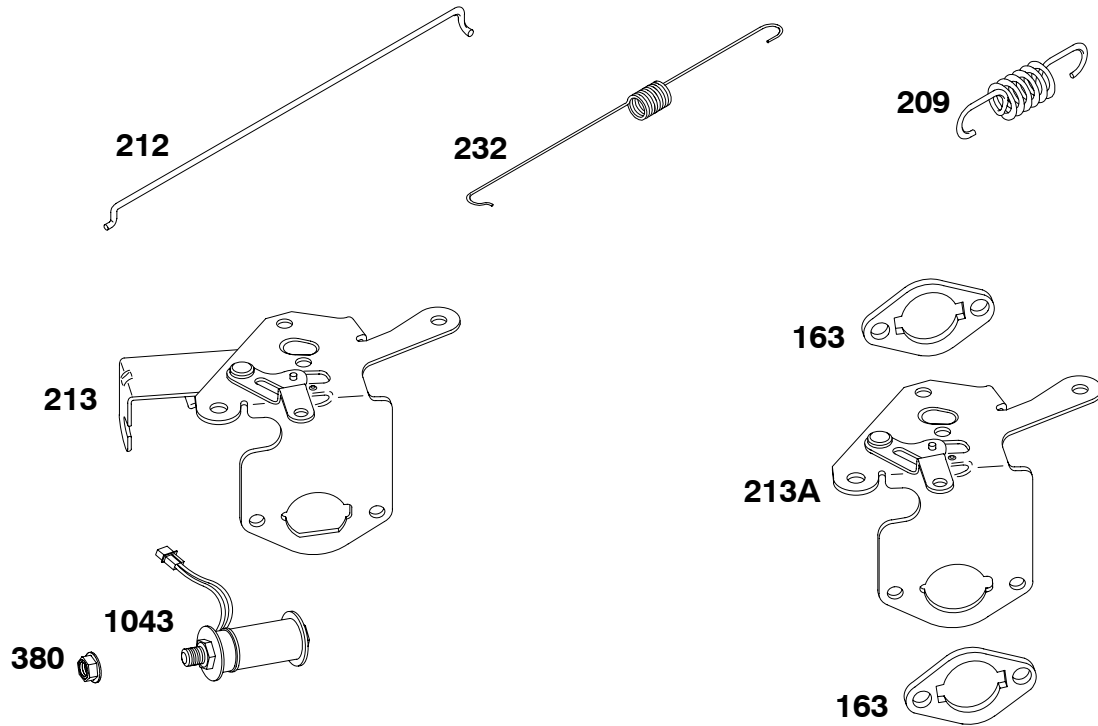

REF. NO.	PART NO.	DESCRIPTION	REF. NO.	PART NO.	DESCRIPTION	REF. NO.	PART NO.	DESCRIPTION
163★◆	710557	Gasket–Air Cleaner	212	710562	Link–Throttle	232	710563	Spring–Governor Link
209	710706	Spring–Governor	213	715348	Bracket–Choke Control	380	710081	Nut (Electro Magnet)
		----- Note -----			Used on Type No(s). 0042, 0242, 0261, 0532, 0559.	1043	692955	Magnet–Electro
		710565 Spring–Governor	213A	715347	Bracket–Choke Control			
		Used on Type No(s). 0047, 0058, 0080, 0083, 0090, 0127, 0128, 0280, 0290, 0519, 0523, 0527, 0528, 0544, 0550, 0553, 0555, 0562, 0563.						
		710655 Spring–Governor						
		Used on Type No(s). 0042, 0070, 0071, 0074, 0242, 0261, 0270, 0532, 0549, 0559, 0561.						

★ Included in Engine Gasket Set–Ref. No. 358.
◆ Included in Carburetor Gasket Set–Ref. No. 977.

● Included in Carburetor Overhaul Kit–Ref. No. 121.
Δ Included in Valve Gasket Set–Ref. No. 1095.