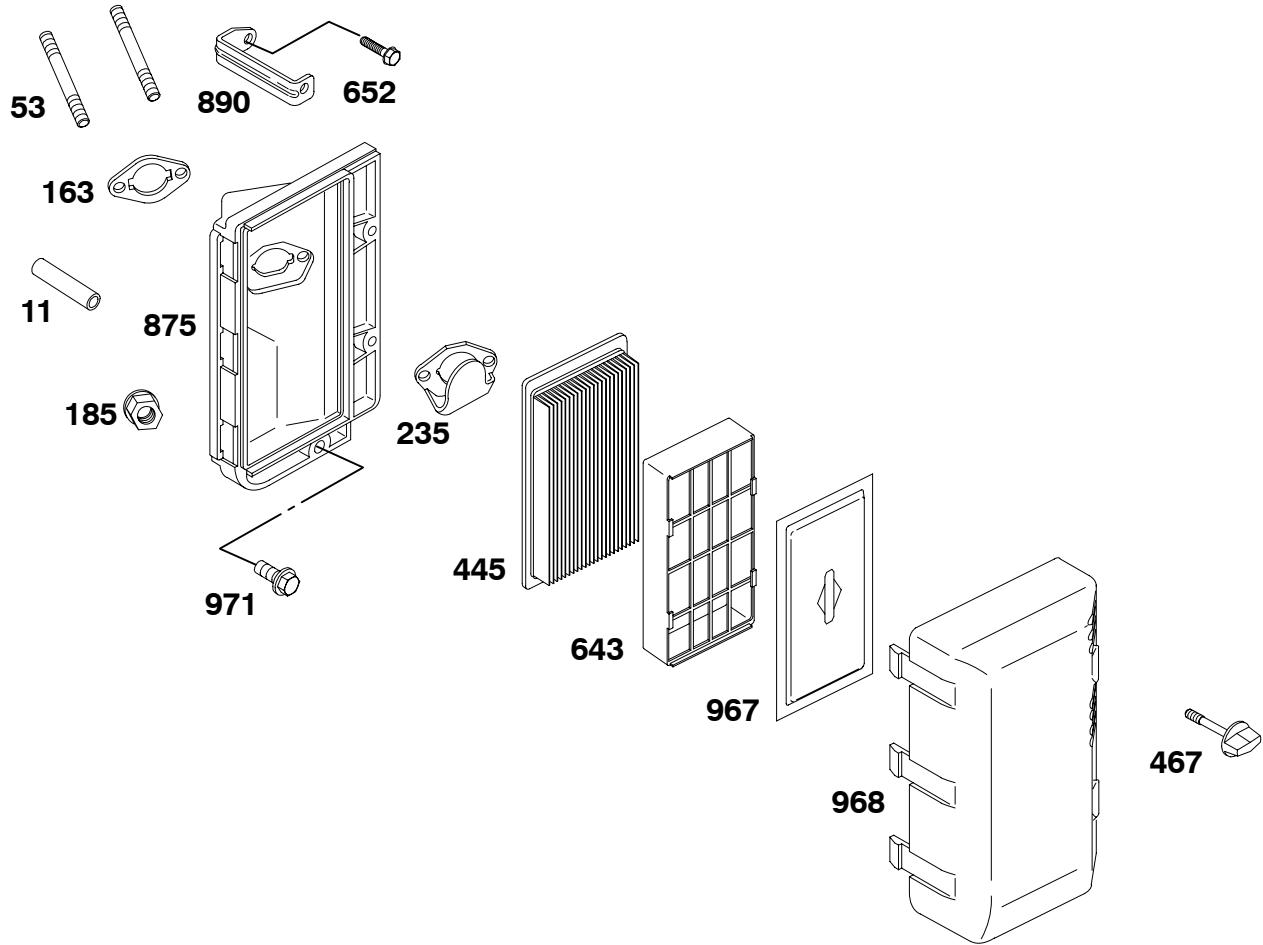

245400 to 245499

REF. NO.	PART NO.	DESCRIPTION	REF. NO.	PART NO.	DESCRIPTION	REF. NO.	PART NO.	DESCRIPTION
11	710115	Tube-Breather -----Note----- 710815 Tube-Breather Used on Type No(s). 0299.	163★◆	710557	Gasket-Air Cleaner	890	710554	Bracket-Support (Air Cleaner)
53	710556	Stud (Carburetor) -----Note----- 710816 Stud Used on Type No(s). 0299.	185	710068	Nut (Air Cleaner Base)	967	710268	Filter-Pre Cleaner
			235	710553	Shield-Fuel Spray	968	710552	Cover-Air Cleaner
			445	710266	Filter-Air Cleaner Cartridge	971	710234	Screw (Air Cleaner Base To Carburetor)
			467	710113	Knob-Air Cleaner			
			643	710228	Retainer-Air Filter			
			652	710248	Screw (Support Bracket)			
			875	710551	Base-Air Cleaner (Plastic)			

★ Included in Engine Gasket Set-Ref. No. 358.

◆ Included in Carburetor Gasket Set-Ref. No. 977.

● Included in Carburetor Overhaul Kit-Ref. No. 121.

△ Included in Valve Gasket Set-Ref. No. 1095.