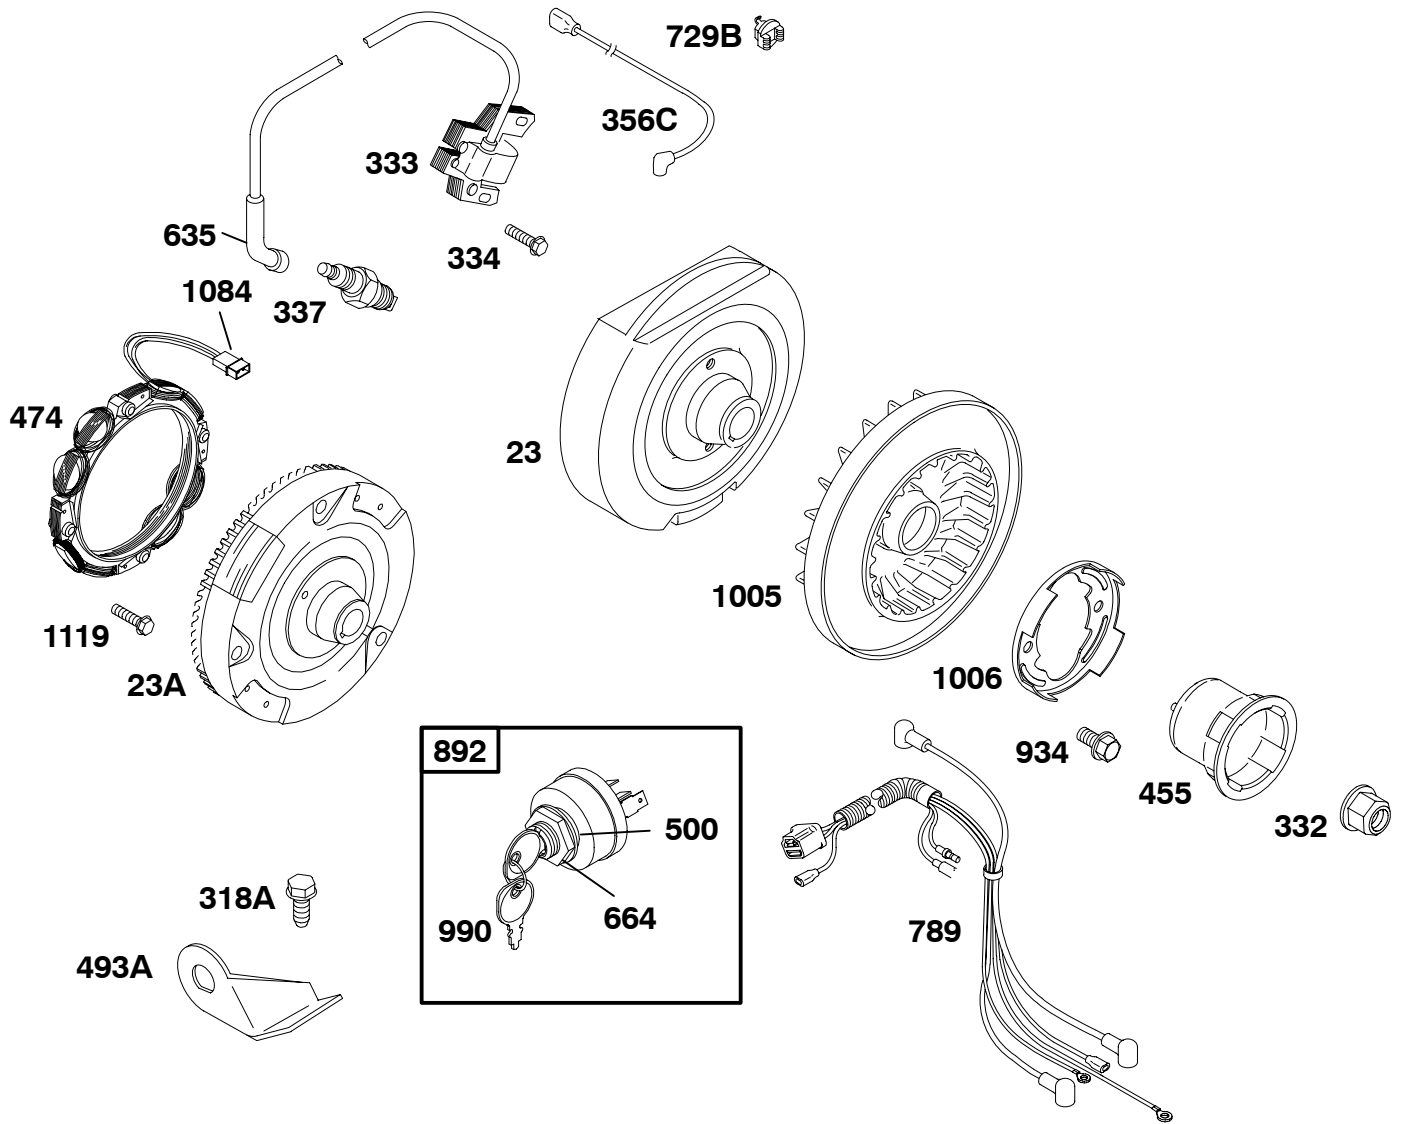

245400 to 245499

REF. NO.	PART NO.	DESCRIPTION	REF. NO.	PART NO.	DESCRIPTION	REF. NO.	PART NO.	DESCRIPTION
23	715265	Flywheel (For Rewind Starter)	337	491055	Plug-Spark	500	691086	Washer (Key Switch)
23A	715258	Flywheel (Electric Start)	356C	710324	Wire-Stop	635	710901	Boot-Spark Plug
		----- Note -----			710097 Wire-Stop	664	691087	Nut (Key Switch)
		715260 Flywheel (Electric Start)			Used on Type No(s). 0299.	729B	710046	Clip-Wire
		Used on Type No(s). 0084, 0128, 0284, 0528, 0539, 0541.	455	710588	Cup-Flywheel	789	710576	Harness-Wiring
318A	710057	Screw (Mounting Bracket)			----- Note -----	892	692318	Switch-Key
332	710345	Nut (Flywheel)			710820 Cup-Flywheel	934	710550	Screw (Fan Retainer)
333	715231	Armature-Magneto			Used on Type No(s). 0299.	990	691959	Key Set
334	690938	Screw (Magneto Armature)	474	715262	Alternator	1005	691905	Fan-Flywheel
			493A	710575	Bracket-Mounting (Key Switch)	1006	690452	Retainer-Fan
						1084	710386	Connector-Terminal
						1119	690938	Screw (Alternator)

★ Included in Engine Gasket Set-Ref. No. 358.

◆ Included in Carburetor Gasket Set-Ref. No. 977.

● Included in Carburetor Overhaul Kit-Ref. No. 121.

△ Included in Valve Gasket Set-Ref. No. 1095.