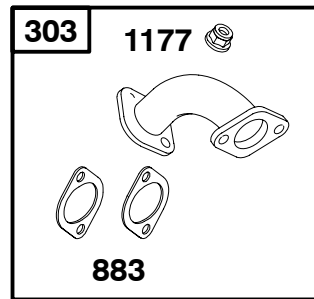

REF. NO.	PART NO.	DESCRIPTION	REF. NO.	PART NO.	DESCRIPTION	REF. NO.	PART NO.	DESCRIPTION
300A	715600	Muffler (Low Mount)	832A	710791	Guard-Muffler (Low Mount, Front)	836	710074	Screw (Muffler Guard)
303	715604	Elbow-Exhaust (Low Mount)	832B	710792	Guard-Muffler (Low Mount, Rear)	883	Δ710250	Gasket-Exhaust
421	710307	Screw (Outlet Screen)				1057A	710331	Screen-Outlet
						1177	710090	Nut (Muffler)

★ Included in Engine Gasket Set-Ref. No. 358.
◆ Included in Carburetor Gasket Set-Ref. No. 977.

● Included in Carburetor Overhaul Kit-Ref. No. 121.
Δ Included in Valve Gasket Set-Ref. No. 1095.