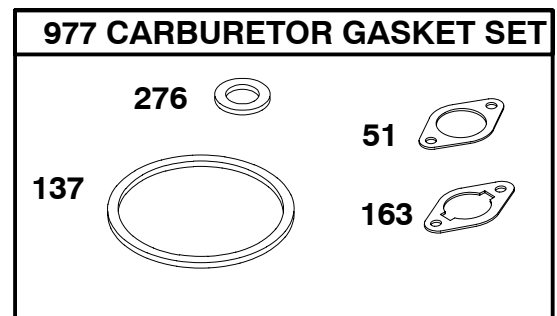

REF. NO.	PART NO.	DESCRIPTION	REF. NO.	PART NO.	DESCRIPTION	REF. NO.	PART NO.	DESCRIPTION
	3	★291675s Seal-Oil (Magneto Side)	121	715707	Kit-Carburetor Overhaul (Carburetor 715330)	631	★710004	Washer (Oil Drain Plug)
	7	Δ★710539 Gasket-Cylinder Head		127	●695005 Plug-Welch	633	●690597	Seal-Choke/Throttle Shaft
	12	★710378 Gasket-Crankcase		137	●★281165s Gasket-Float Bowl	691	★710055	Seal-Governor Shaft
	20	★291675s Seal-Oil (PTO Side)		142	●691462 Nozzle-Carburetor (Standard)	696	★710091	Seal-O Ring
	51	★●Δ710559 Gasket-Intake		163	★●710557 Gasket-Air Cleaner	842B	★710218	Seal-O Ring
	93	●690602 Bushing-Throttle Shaft		276	●★692255 Washer-Sealing	868	Δ710863	Seal-Valve
	95	●691636 Screw (Throttle Valve)		358	715383 Gasket Set-Engine	883	Δ★710250	Gasket-Exhaust
	104	●690525 Pin-Float Hinge		464	★710069 Seal-O Ring (Fuel Shut Off Valve)	977	715391	Gasket Set-Carburetor
	105	●231855s Valve-Float Needle				987	●691326	Seal-Throttle Shaft
	106	●690577 Seat-Inlet				1022	Δ★710377	Gasket-Rocker Cover
						1095	715386	Gasket Set-Valve

★ Included in Engine Gasket Set-Ref. No. 358.

◆ Included in Carburetor Gasket Set-Ref. No. 977.

● Included in Carburetor Overhaul Kit-Ref. No. 121.

Δ Included in Valve Gasket Set-Ref. No. 1095.