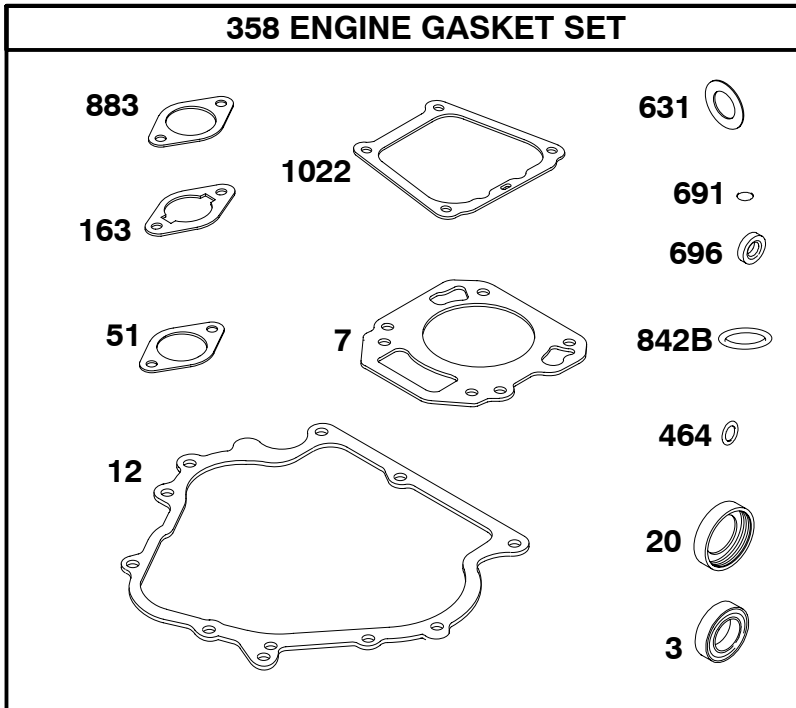

REF. NO.	PART NO.	DESCRIPTION	REF. NO.	PART NO.	DESCRIPTION	REF. NO.	PART NO.	DESCRIPTION
	3	★291675s Seal-Oil (Magneto Side)	121	715707	Kit-Carburetor Overhaul (Carburetor 715330)	631	★710004	Washer (Oil Drain Plug)
	7	Δ★710539 Gasket-Cylinder Head		127	●695005 Plug-Welch	633	●690597	Seal-Choke/Throttle Shaft
	12	★710378 Gasket-Crankcase		137	●★281165s Gasket-Float Bowl	691	★710055	Seal-Governor Shaft
	20	★291675s Seal-Oil (PTO Side)		142	●691462 Nozzle-Carburetor (Standard)	696	★710091	Seal-O Ring
	51	★●Δ710559 Gasket-Intake		163	★●710557 Gasket-Air Cleaner	842B	★710218	Seal-O Ring
	93	●690602 Bushing-Throttle Shaft		276	●★692255 Washer-Sealing	868	Δ710863	Seal-Valve
	95	●691636 Screw (Throttle Valve)		358	715383 Gasket Set-Engine	883	Δ★710250	Gasket-Exhaust
	104	●690525 Pin-Float Hinge		464	★710069 Seal-O Ring (Fuel Shut Off Valve)	977	715391	Gasket Set-Carburetor
	105	●231855s Valve-Float Needle				987	●691326	Seal-Throttle Shaft
	106	●690577 Seat-Inlet				1022	Δ★710377	Gasket-Rocker Cover
						1095	715386	Gasket Set-Valve

★ Included in Engine Gasket Set-Ref. No. 358.

◆ Included in Carburetor Gasket Set-Ref. No. 977.

● Included in Carburetor Overhaul Kit-Ref. No. 121.

Δ Included in Valve Gasket Set-Ref. No. 1095.