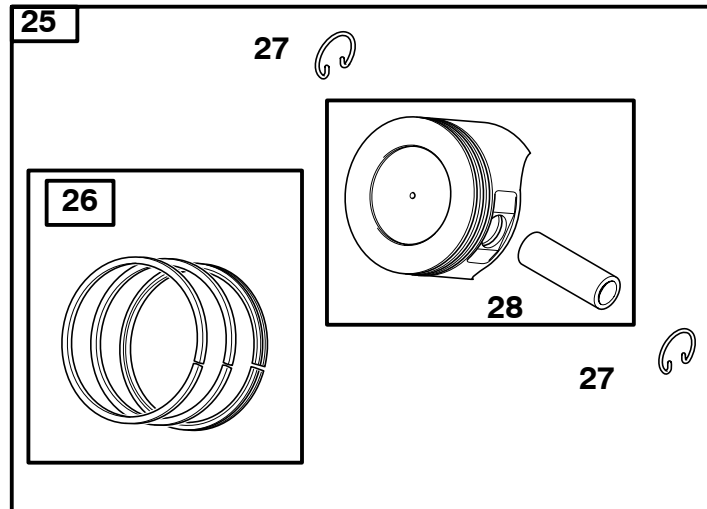

REF. NO.	PART NO.	DESCRIPTION	REF. NO.	PART NO.	DESCRIPTION	REF. NO.	PART NO.	DESCRIPTION
25	715793	Piston Assembly (Standard) ----- Note ----- 715797 Piston Assembly (.020" Oversize)	27	691792	Lock-Piston Pin	29	715345	Rod-Connecting (Standard) ----- Note ----- 715366 Rod-Connecting-020 (.020" Undersize)
26	715346	Ring Set (Standard) ----- Note ----- 715368 Ring Set (.020" Oversize)	28	715407	Pin-Piston (Standard)	32	710221	Screw (Connecting Rod)

★ Included in Engine Gasket Set-Ref. No. 358.

◆ Included in Carburetor Gasket Set-Ref. No. 977.

● Included in Carburetor Overhaul Kit-Ref. No. 121.

△ Included in Valve Gasket Set-Ref. No. 1095.