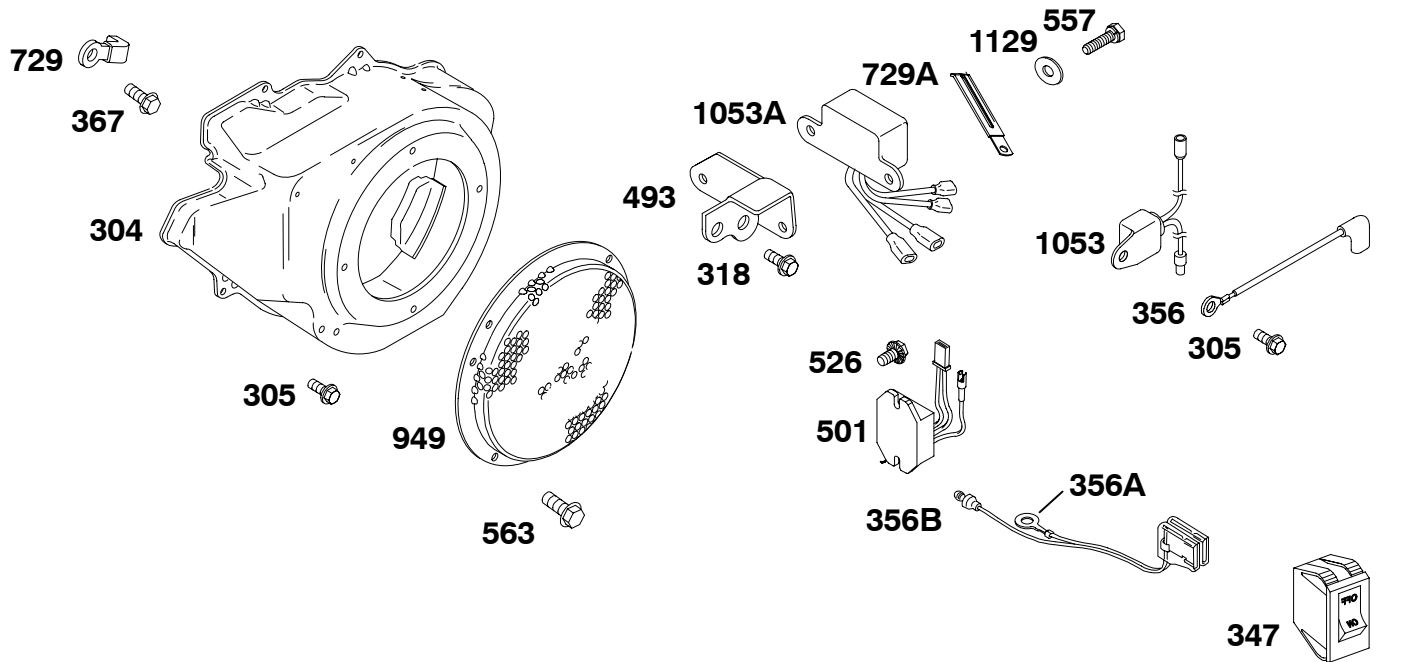

245400 to 245499

REF. NO.	PART NO.	DESCRIPTION	REF. NO.	PART NO.	DESCRIPTION	REF. NO.	PART NO.	DESCRIPTION							
304	711286	Housing-Blower (Red)(Electric Start)	347	711764	Switch-Rocker	557	710781	Screw (Oil Gard® Module)							
		----- Note -----			356			710120	Wire-Stop						
		710574 Housing-Blower (Red)(Electric Start) Used on Type No(s). 0284A1.							356A	711839	Wire-Stop				
305	710023	711937 Housing-Blower (Black)(Rewind Start)	356B	711840	Wire-Stop	729	710083	Clip-Wire							
		Screw (Blower Housing)			367			710023	Screw (Wire Clip)	729A	710407	Clip-Wire			
318	710023	Screw (Mounting Bracket)	493	710085		Bracket-Mounting (Oil Gard® Module) Used on Type No(s). 0299.	949		690475			Guard-Debris Screen			
					501	691185		Regulator		1053	710305	Module-Oil Gard®			
526	710057	Screw (Regulator)	1053A	710408			Module-Oil Gard® Used on Type No(s). 0299.								
		1129			710415	Screw (Oil Gard® Module)	356	305	305	305	305				
356A	356B		356A	356B		356A						356B	356A	356B	
		347			347		347	347	347	347	347				347

★ Included in Engine Gasket Set-Ref. No. 358.

◆ Included in Carburetor Gasket Set-Ref. No. 977.

● Included in Carburetor Overhaul Kit-Ref. No. 121.

△ Included in Valve Gasket Set-Ref. No. 1095.