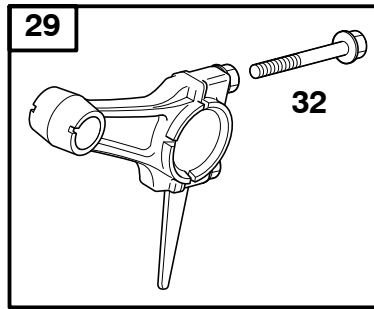

REF. NO.	PART NO.	DESCRIPTION	REF. NO.	PART NO.	DESCRIPTION	REF. NO.	PART NO.	DESCRIPTION
25	715793	Piston Assembly (Standard) ----- Note ----- 715797 Piston Assembly (.020" Oversize)	27	691792	Lock-Piston Pin	29	715345	Rod-Connecting (Standard) ----- Note ----- 715366 Rod-Connecting-020 (.020" Undersize)
26	715346	Ring Set (Standard) ----- Note ----- 715368 Ring Set (.020" Oversize)	28	715407	Pin-Piston (Standard)	32	710221	Screw (Connecting Rod)

★ Included in Engine Gasket Set-Ref. No. 358.

◆ Included in Carburetor Gasket Set-Ref. No. 977.

● Included in Carburetor Overhaul Kit-Ref. No. 121.

△ Included in Valve Gasket Set-Ref. No. 1095.