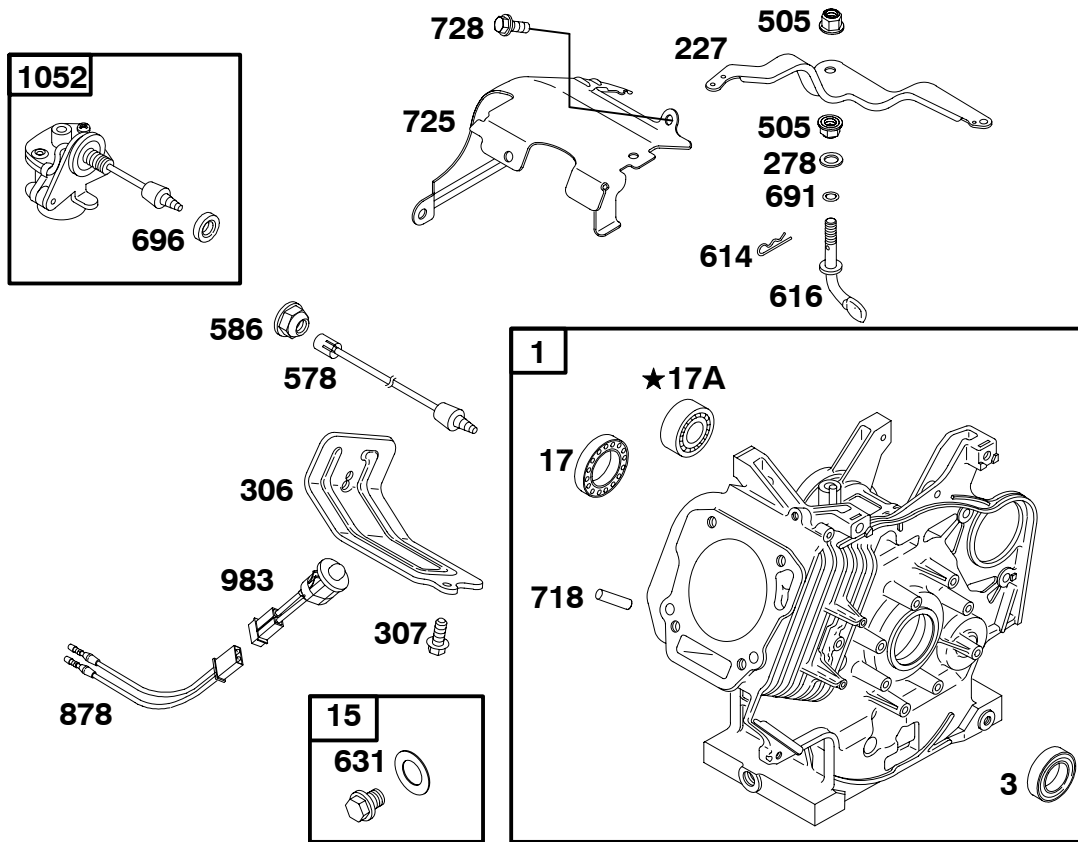

245400 to 245499

★ **REQUIRES SPECIAL TOOLS TO REPLACE. SEE REPAIR INSTRUCTION MANUAL.**

1058 OPERATOR'S MANUAL

REF. NO.	PART NO.	DESCRIPTION	REF. NO.	PART NO.	DESCRIPTION	REF. NO.	PART NO.	DESCRIPTION
1	715355	Cylinder Assembly ----- Note ----- 715356 Cylinder Assembly Used on Type No(s). 0121, 0521, 0538, 0546, 0548. 715357 Cylinder Assembly Used on Type No(s). 0074, 0076, 0080, 0084, 0128, 0276, 0280, 0284, 0528, 0539, 0550, 0555. 715622 Cylinder Assembly Used on Type No(s). 0299.	17	710528	Bearing-Ball ----- Note ----- 710657 Bearing-Ball Used on Type No(s). 0047, 0247.	578	710308	Wire Assembly ----- Note ----- 710086 Wire Assembly Used on Type No(s). 0299.
3	★291675s	Seal-Oil (Magneto Side)	17A	710482	Bearing-Ball	586	710090	Nut (Oil Sensor)
15	715000	Plug-Oil Drain	227	710561	Lever-Governor Control	614	710056	Pin-Cotter
			278	710058	Washer (Governor Control Lever)	616	710560	Crank-Governor
			306	710242	Shield-Cylinder	631	★710004	Washer (Oil Drain Plug)
			307	710023	Screw (Cylinder Shield)	691	★710055	Seal-Governor Shaft
			505	710059	Nut (Governor Control Lever)	696	★710091	Seal-O Ring (Oil Sensor)
						718	710005	Pin-Locating
						725	710568	Shield-Heat
						728	710023	Screw (Heat Shield)
						878	710417	Harness-Alternator
						983	692362	Light-Indicator
						1052	715353	Sensor-Oil
						1058	MS6668	Operator's Manual

★ Included in Engine Gasket Set-Ref. No. 358.

◆ Included in Carburetor Gasket Set-Ref. No. 977.

● Included in Carburetor Overhaul Kit-Ref. No. 121.

△ Included in Valve Gasket Set-Ref. No. 1095.