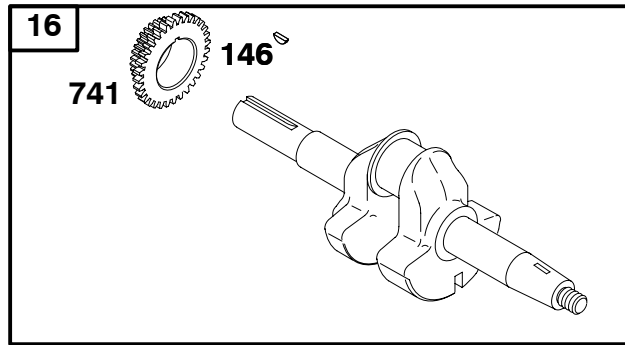

245400 to 245499

24