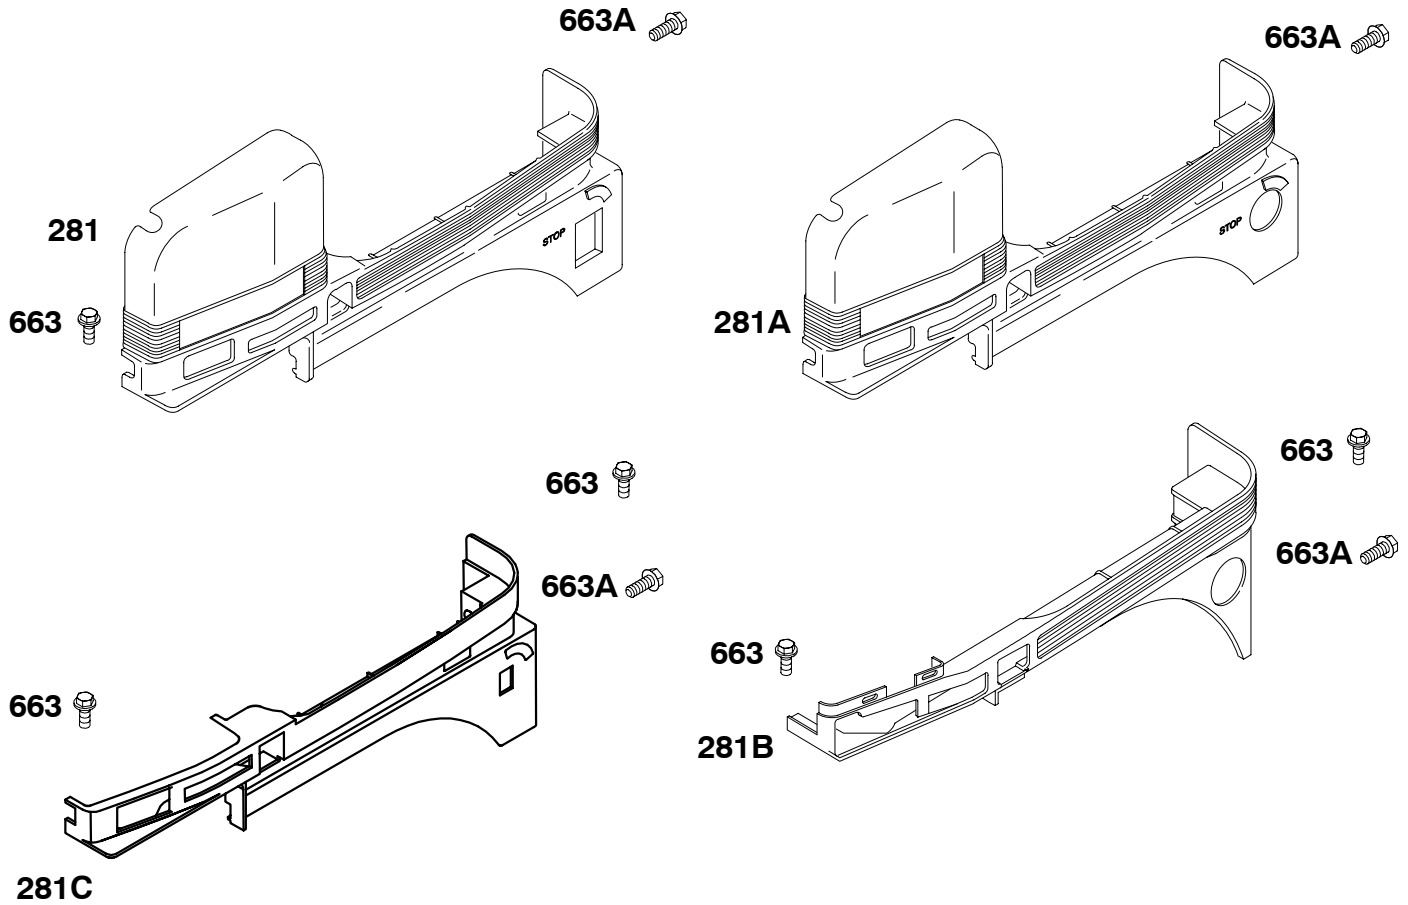

245400 to 245499

1036 EMISSIONS LABEL

REF. NO.	PART NO.	DESCRIPTION	REF. NO.	PART NO.	DESCRIPTION	REF. NO.	PART NO.	DESCRIPTION
281	711765	Panel-Control (Manual Start With Cover)	281B	711991	Panel-Control (Electric Start Without Cover)	663	710234	Screw (Control Panel)
281A	711990	Panel-Control (Electric Start With Cover) (Used After Code Date 03063000). ----- Note ----- 711296 Panel-Control (Electric Start With Cover) (Used Before Code Date 03070100).			(Used After Code Date 03063000). ----- Note ----- 710919 Panel-Control (Electric Start Without Cover) (Used Before Code Date 03070100).	663A	710095	Screw (Control Panel)
			281C	711959	Panel-Control (Manual Start Without Cover) (Used After Code Date 03063000). ----- Note ----- 710571 Panel-Control (Used Before Code Date 03070100). (Manual Start Without Cover)	1036		Label-Emissions (Available from an Authorized Briggs & Stratton Service Dealer)

★ Included in Engine Gasket Set-Ref. No. 358.

◆ Included in Carburetor Gasket Set-Ref. No. 977.

● Included in Carburetor Overhaul Kit-Ref. No. 121.

△ Included in Valve Gasket Set-Ref. No. 1095.