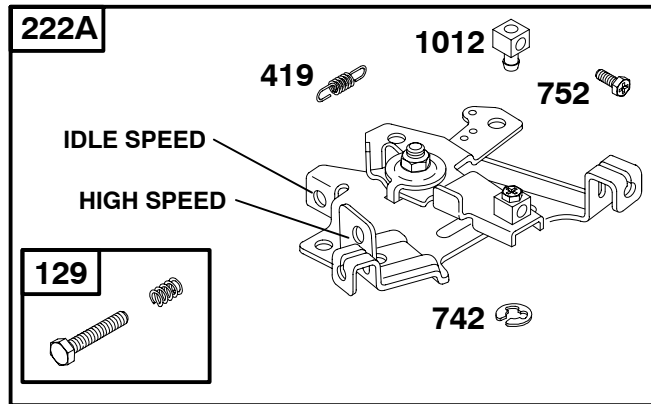

★ Included in Engine Gasket Set-Ref. No. 358.

◆ Included in Carburetor Gasket Set-Ref. No. 977.

● Included in Carburetor Overhaul Kit-Ref. No. 121.

△ Included in Valve Gasket Set-Ref. No. 1095.

REF. NO.	PART NO.	DESCRIPTION	REF. NO.	PART NO.	DESCRIPTION	REF. NO.	PART NO.	DESCRIPTION
163 ★◆	710557	Gasket–Air Cleaner	212	710562	Link–Throttle	232	710563	Spring–Governor Link
209	710706	Spring–Governor	213	715348	Bracket–Choke Control	380	710081	Nut (Electro Magnet)
		----- Note -----			Used on Type No(s). 0042, 0242, 0261, 0532, 0559.	1043	692955	Magnet–Electro
		710565 Spring–Governor	213A	715347	Bracket–Choke Control			
		Used on Type No(s). 0047, 0058, 0080, 0083, 0090, 0127, 0128, 0280, 0290, 0519, 0523, 0527, 0528, 0544, 0550, 0553, 0555, 0562, 0563.						
		710655 Spring–Governor						
		Used on Type No(s). 0042, 0070, 0071, 0074, 0242, 0261, 0270, 0532, 0549, 0559, 0561.						

★ Included in Engine Gasket Set–Ref. No. 358.
 ◆ Included in Carburetor Gasket Set–Ref. No. 977.

● Included in Carburetor Overhaul Kit–Ref. No. 121.
 Δ Included in Valve Gasket Set–Ref. No. 1095.

REF. NO.	PART NO.	DESCRIPTION	REF. NO.	PART NO.	DESCRIPTION	REF. NO.	PART NO.	DESCRIPTION
129	715024	Screw/Spring-Governor Speed (Idle & High Speed Adjustment) ----- Note ----- 715170 Screw/Spring-Governor Speed (Idle & High Speed Adjustment) Used on Type No(s). 0042, 0071, 0074, 0080, 0083, 0090.	222	715025	Bracket-Control ----- Note ----- 715046 Bracket-Control Used on Type No(s). 0042, 0058, 0070, 0071, 0074, 0080, 0083, 0090, 0127, 0128, 0242, 0261, 0270, 0280, 0290, 0519, 0523, 0527, 0528, 0529, 0532, 0544, 0549, 0550, 0555, 0559, 0561, 0562, 0563.	222A	715676	Bracket-Control Used on Type No(s). 0538.
188	710057	Screw (Control Bracket)				419	710475	Spring-Return
						485	692295	Knob-Control
						742	710477	Retainer-E Ring
						752	710478	Screw (Link Retainer)
						1012	710855	Retainer-Link