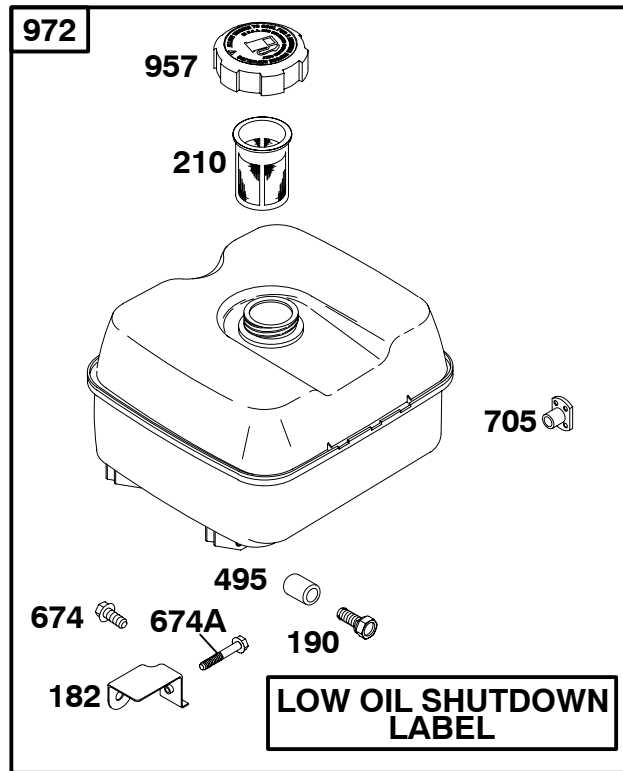

REF. NO.	PART NO.	DESCRIPTION	REF. NO.	PART NO.	DESCRIPTION	REF. NO.	PART NO.	DESCRIPTION
182	710491	Bracket-Fuel Tank	495	710508	Bushing	705	710509	Nut (Fuel Tank)
190	710047	Screw (Fuel Tank)	674	710023	Screw (Fuel Tank Bracket)	957	491367	Cap-Fuel Tank
210	691370	Strainer-Fuel (Fuel Tank Bracket)	674A	710095	Screw (Fuel Tank Bracket)	972	715516	Tank-Fuel

★ Included in Engine Gasket Set-Ref. No. 358.

◆ Included in Carburetor Gasket Set-Ref. No. 977.

● Included in Carburetor Overhaul Kit-Ref. No. 121.

△ Included in Valve Gasket Set-Ref. No. 1095.