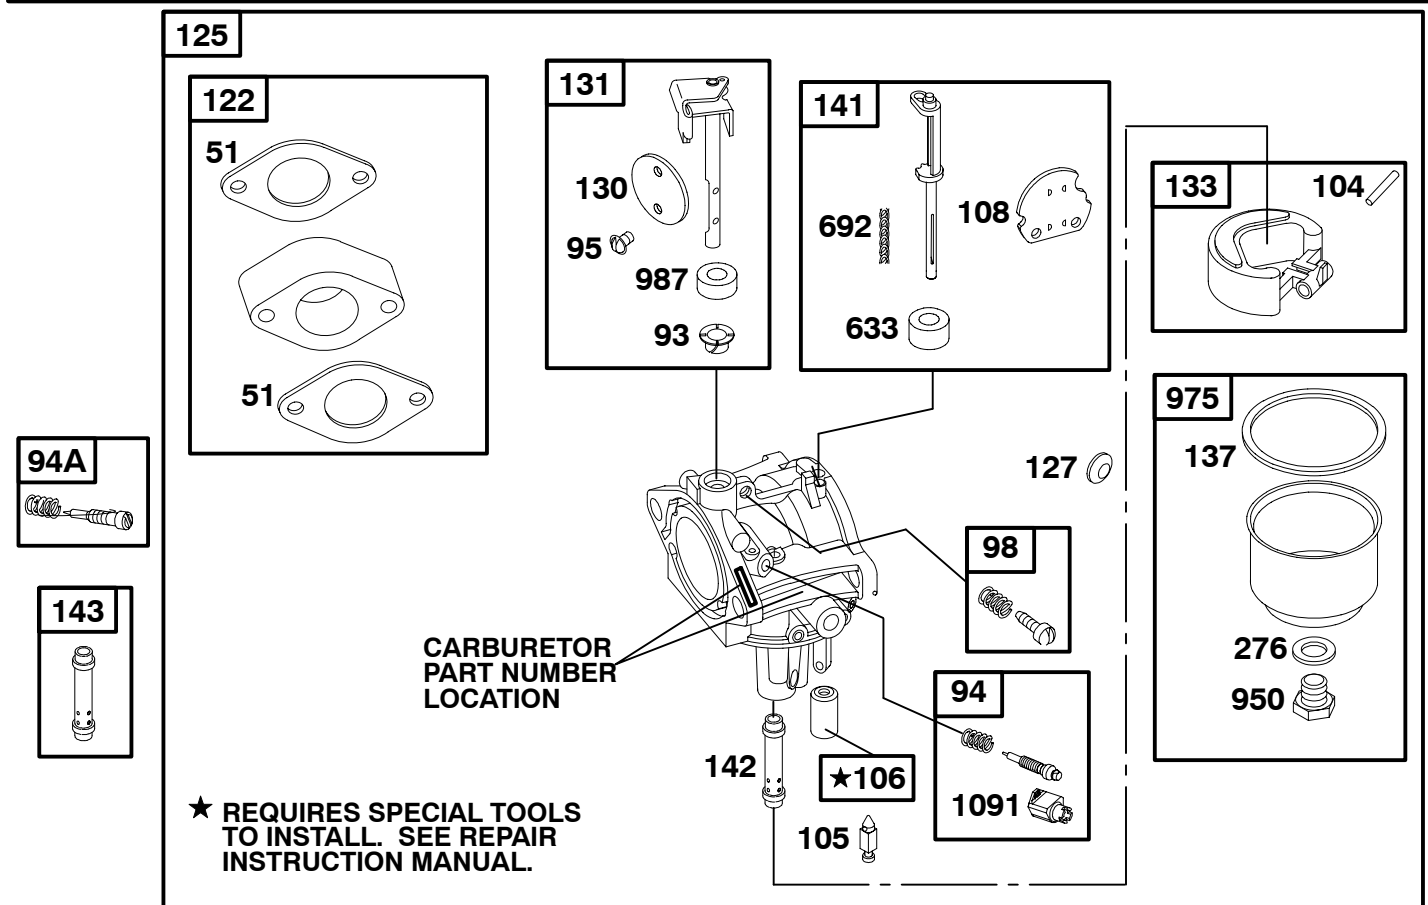

REF. NO.	PART NO.	DESCRIPTION	REF. NO.	PART NO.	DESCRIPTION	REF. NO.	PART NO.	DESCRIPTION
51	◆♦710559	Gasket-Intake	106	●690577	Seat-Inlet	142	●691462	Nozzle-Carburetor (Standard)
93	●690602	Bushing-Throttle Shaft	108	691227	Valve-Choke	143	691462	Nozzle-Carburetor (High Altitude)
94	498030	Kit-Idle Mixture (Carburetor Pt. No. 715330)	122	715377	Spacer-Carburetor Carburetor	276	●♦692255	Washer-Sealing
94A	496589	Kit-Idle Mixture (Carburetor Pt. No. 715399)	125		Carburetor (Carburetor Pt. No. 715330)	633	●690597	Seal-Choke/Throttle Shaft
95	●691636	Screw (Throttle Valve)	127	●695005	Plug-Welch	692	691301	Spring-Detent
98	495800	Kit-Idle Speed	130	690468	Valve-Throttle	950	691657	Screw-Float Bowl
104	●690525	Pin-Float Hinge	131	715388	Kit-Throttle Shaft	975	495933	Bowl-Float
105	●231855s	Valve-Float Needle	133	494381	Float-Carburetor	987	●691326	Seal-Throttle Shaft
			141	715382	Kit-Choke Shaft	1091	691333	Cap-Limiter

★ Included in Engine Gasket Set-Ref. No. 358.

◆ Included in Carburetor Gasket Set-Ref. No. 977.

● Included in Carburetor Overhaul Kit-Ref. No. 121.

△ Included in Valve Gasket Set-Ref. No. 1095.