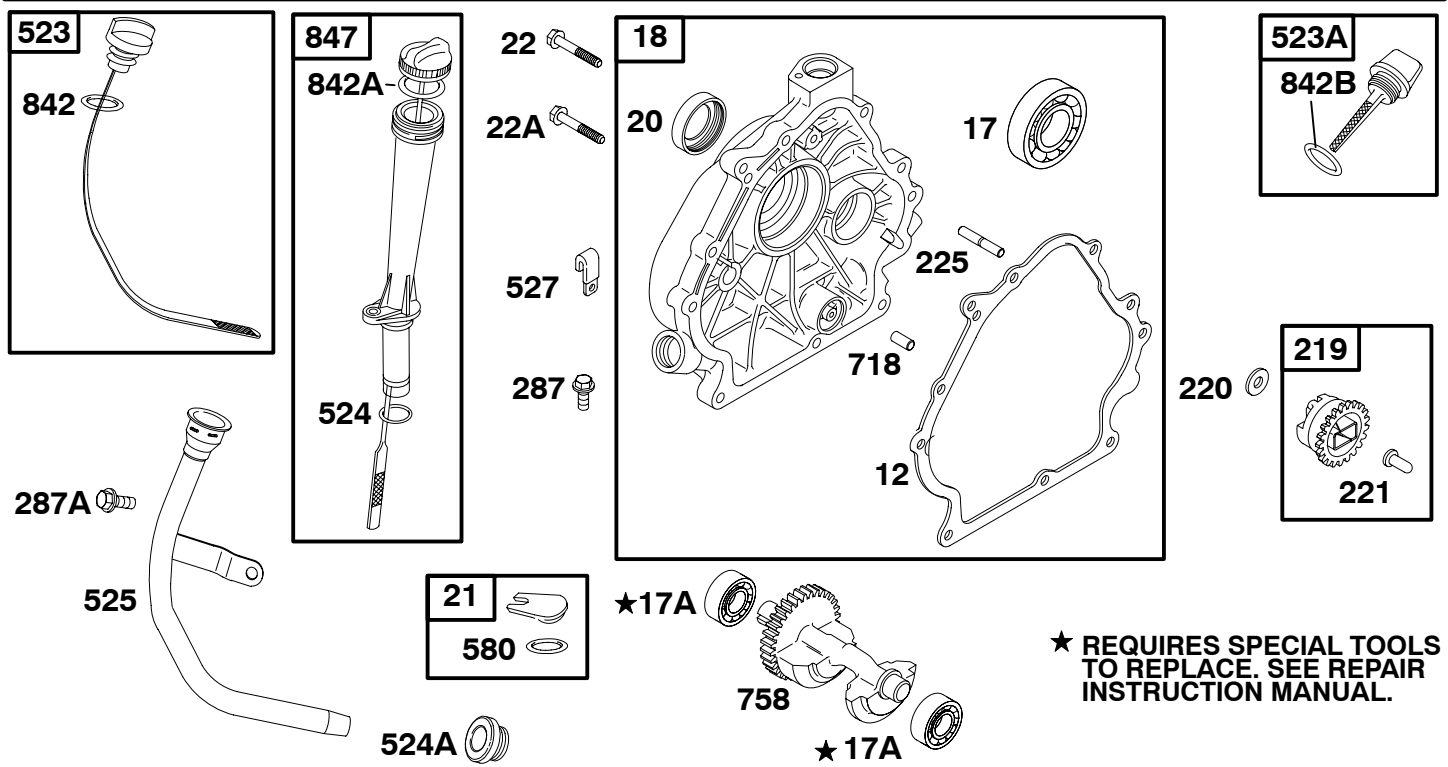

245400 to 245499

★ REQUIRES SPECIAL TOOLS TO REPLACE. SEE REPAIR INSTRUCTION MANUAL.

REF. NO.	PART NO.	DESCRIPTION	REF. NO.	PART NO.	DESCRIPTION	REF. NO.	PART NO.	DESCRIPTION
12	★710378	Gasket-Crankcase		715623	Cover-Crankcase	287	710234	Screw (Dipstick Tube)
17	710528	Bearing-Ball			Used on Type No(s). 0299.	287A	710023	Screw (Dipstick Tube)
		----- Note -----		715711	Cover-Crankcase (Includes Ref. 17A)	523	692100	Dipstick Used on Type No(s). 0299.
		710657 Bearing-Ball			Used on Type No(s). 0047, 0247.	523A	710817	Dipstick (Yellow)
17A	710482	Bearing-Ball	20	★291675s	Seal-Oil (PTO Side)	524	280854	Seal-Dipstick Tube
18	715359	Cover-Crankcase	21	493668	Cap-Oil Fill	524A	710394	Seal-Dipstick Tube Used on Type No(s). 0299.
		----- Note -----	22	710032	Screw (Crankcase Cover/Sump)	525	710391	Tube-Dipstick Used on Type No(s). 0299.
		715358 Cover Crankcase	22A	710306	Screw (Crankcase Cover/Sump)	527	710100	Clamp-Tube
		Used on Type No(s). 0042, 0242, 0261, 0519, 0546, 0549.	219	715696	Gear-Governor	580	280854	Seal-O Ring (Oil Fill Cap)
		715526 Cover-Crankcase	220	710545	Washer (Governor Gear)	718	710005	Pin-Locating
		Used on Type No(s). 0058.	221	710027	Cup-Governor	758	710542	Counterweight
		715537 Cover-Crankcase	225	710028	Shaft-Governor Gear	842	690611	Seal-O Ring (Dipstick Tube)
		Used on Type No(s). 0539.				842A	270920	Seal-O Ring (Dipstick Tube)
						842B	★710218	Seal-O Ring (Dipstick Tube)
						847	710543	Dipstick/Tube Assembly

★ Included in Engine Gasket Set-Ref. No. 358.
◆ Included in Carburetor Gasket Set-Ref. No. 977.

● Included in Carburetor Overhaul Kit-Ref. No. 121.
△ Included in Valve Gasket Set-Ref. No. 1095.