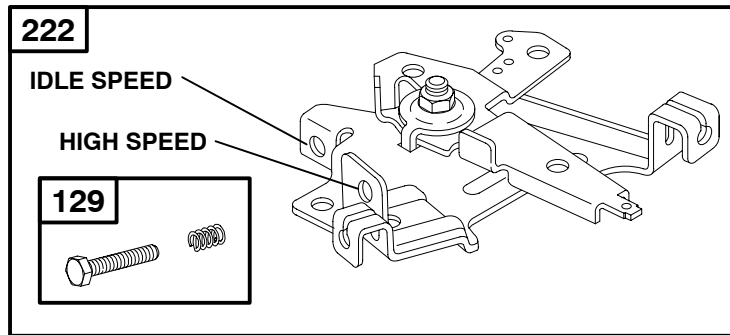

REF. NO.	PART NO.	DESCRIPTION	REF. NO.	PART NO.	DESCRIPTION	REF. NO.	PART NO.	DESCRIPTION
129	715024	Screw/Spring-Governor Speed (Idle & High Speed Adjustment) ----- Note ----- 715170 Screw/Spring-Governor Speed (Idle & High Speed Adjustment) Used on Type No(s). 0042, 0071, 0074, 0080, 0083, 0090.	222	715025	Bracket-Control ----- Note ----- 715046 Bracket-Control Used on Type No(s). 0042, 0058, 0070, 0071, 0074, 0080, 0083, 0090, 0127, 0128, 0242, 0261, 0270, 0280, 0290, 0519, 0523, 0527, 0528, 0529, 0532, 0544, 0549, 0550, 0555, 0559, 0561, 0562, 0563.	222A	715676	Bracket-Control Used on Type No(s). 0538.
188	710057	Screw (Control Bracket)				419	710475	Spring-Return
						485	692295	Knob-Control
						742	710477	Retainer-E Ring
						752	710478	Screw (Link Retainer)
						1012	710855	Retainer-Link

★ Included in Engine Gasket Set-Ref. No. 358.

◆ Included in Carburetor Gasket Set-Ref. No. 977.

● Included in Carburetor Overhaul Kit-Ref. No. 121.

△ Included in Valve Gasket Set-Ref. No. 1095.