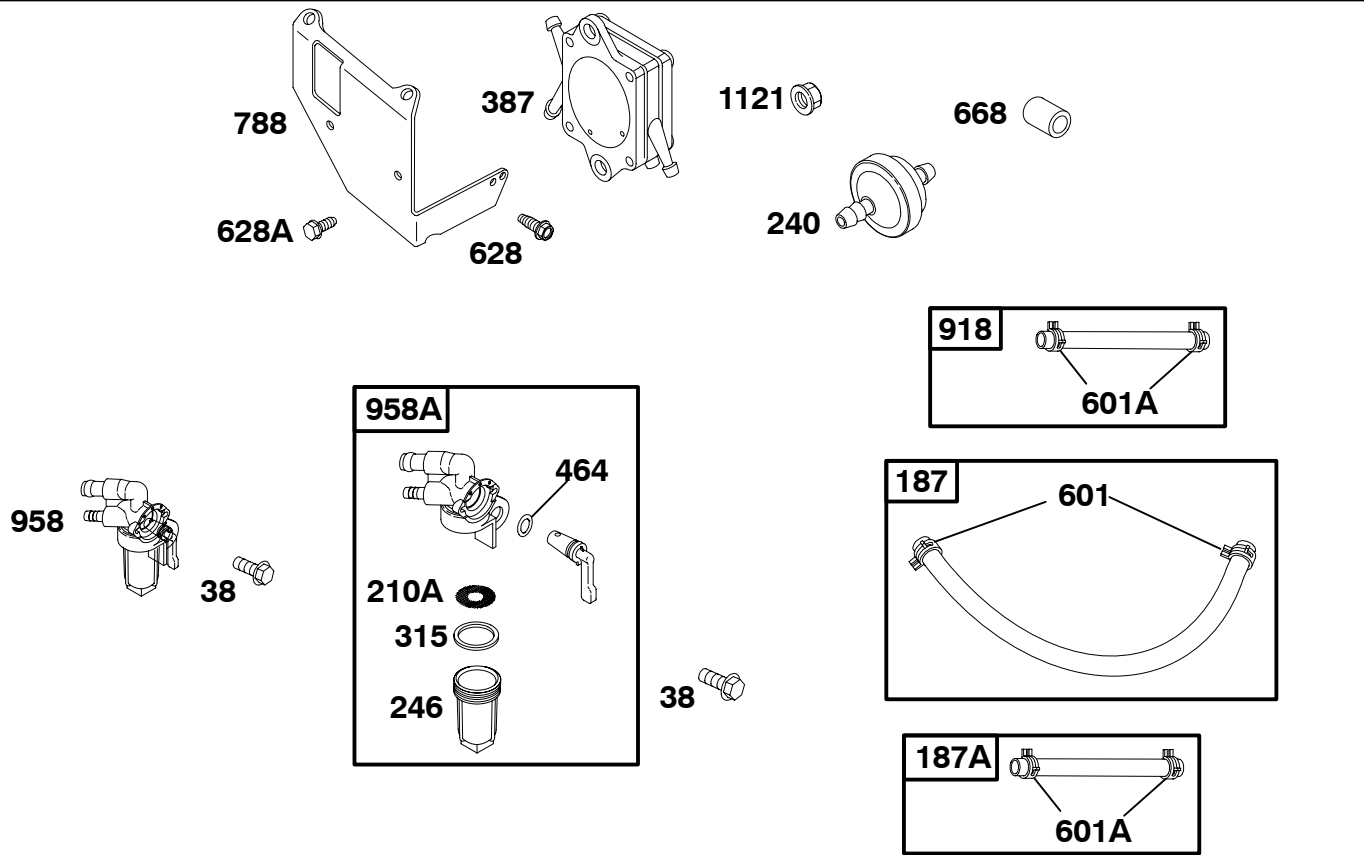

REF. NO.	PART NO.	DESCRIPTION	REF. NO.	PART NO.	DESCRIPTION	REF. NO.	PART NO.	DESCRIPTION
38	710160	Screw (Fuel Shut Off Valve)	246	710070	Bowl-Fuel Filter	668	710159	Spacer
187	716126	Line-Fuel (8mm Inside Diameter) (Cut To Required Length)	315	710072	Seal-O Ring (Filter Bowl)	788	710917	Bracket-Fuel Pump
187A	716123	Line-Fuel (6mm Inside Diameter) (Cut To Required Length)	387	715303	Pump-Fuel ----- Note ----- 808656 Pump-Fuel Used on Type No(s). 0299.	918	716124	Hose-Vacuum (6mm Inside Diameter) (Cut To Required Length)
210A	710071	Strainer-Fuel	464	★710069	Seal-O Ring (Fuel Shut Off Valve)	958	716111	Valve-Fuel Shut Off (Plastic) (Used After Code Date 04072900).
240	298090s	Filter-Fuel ----- Note ----- 691035 Filter-Fuel Used on Type No(s). 0299.	601	711998	Clamp-Hose	958A	715224	Valve-Fuel Shut Off (Plastic) (Used Before Code Date 04073000).
			601A	711925	Clamp-Hose	1121	710068	Nut (Fuel Pump Bracket)
			628	710248	Screw (Fuel Pump Bracket)			
			628A	710234	Screw (Fuel Pump Bracket)			

★ Included in Engine Gasket Set-Ref. No. 358.

◆ Included in Carburetor Gasket Set-Ref. No. 977.

● Included in Carburetor Overhaul Kit-Ref. No. 121.

△ Included in Valve Gasket Set-Ref. No. 1095.