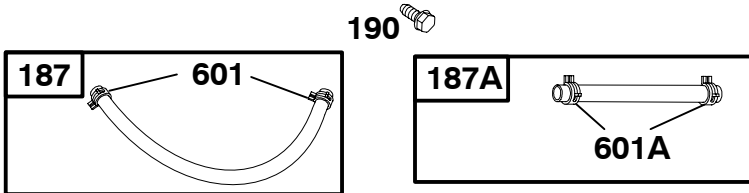

# 118400

REF. NO.	PART NO.	DESCRIPTION	REF. NO.	PART NO.	DESCRIPTION	REF. NO.	PART NO.	DESCRIPTION		
1	715810	Cylinder Assembly	23	711196	Flywheel	55	711227	Housing-Rewind Starter		
3	★711139	Seal-Oil (Magneto Side)			----- <b>Note</b> -----	56	711231	Pulley-Starter		
5	715812	Head-Cylinder			711440 Flywheel	57	711229	Spring-Rewind Starter		
7	★Δ711129	Gasket-Cylinder Head			Used on Type No(s). 0115.	58	711221	Rope-Starter (Cut To Required Length)		
11	710115	Tube-Breather (Cut To Required Length)	24	710037	Key-Flywheel	60	490652	Grip-Starter Rope		
12	★711174	Gasket-Crankcase	25	715850	Piston Assembly (Standard)	65	711222	Screw (Rewind Starter)		
13	710020	Screw (Cylinder Head)			----- <b>Note</b> -----	95	711311	Screw (Throttle Valve)		
15	715811	Plug-Oil Drain			715851 Piston Assembly (.010" Oversize)	97	716155	Shaft-Throttle		
16	711190	Crankshaft (SAE 3/4 Inch Keyway) Used on Type No(s). 0036, 0115, 0130.			715852 Piston Assembly (.020" Undersize)	98	715872	Kit-Idle Speed		
		----- <b>Note</b> -----	26	715016	Ring Set (Standard)	101	711193	Pin-Shaft		
		711331 Crankshaft (SAE Taper) Used on Type No(s). 0061, 0116, 0118, 0123.			----- <b>Note</b> -----	104	●710195	Pin-Float Hinge		
		711332 Crankshaft (SAE 5/8 Inch Thread) Used on Type No(s). 0125, 0127.			715017 Ring Set (.010" Oversize)	105	716099	Valve-Float Needle		
		711333 Crankshaft (SAE 3/4" Threaded) Used on Type No(s). 0124.	27	711172	Lock-Piston Pin	108	711313	Valve-Choke		
		715903 Crankshaft (SAE) Used on Type No(s). 0060.	28	715853	Pin-Piston	109	715873	Shaft-Choke		
		715906 Crankshaft (JIS Keyway) Used on Type No(s). 0120.	29	715847	Rod-Connecting (Standard)	117	●711323	Jet-Main (Standard)		
					----- <b>Note</b> -----	121	716024	Kit-Carburetor Overhaul		
					715849 Rod-Connecting (.020" Undersize)	122	715034	Spacer-Carburetor		
17	711140	Bearing-Ball	32	710041	Screw (Connecting Rod)	125	716154	Carburetor		
17A	711175	Bearing-Ball	33	715846	Valve-Exhaust	129	715854	Screw/Spring- Governor Speed Used on Type No(s). 0036, 0060, 0115, 0124, 0125.		
18	715842	Cover-Crankcase	34	715845	Valve-Intake			----- <b>Note</b> -----		
		----- <b>Note</b> -----	35	711087	Spring-Valve (Intake)			715941 Screw/Spring- Governor Speed Used on Type No(s). 0061, 0116, 0118, 0123.		
		711254 Cover-Crankcase Used on Type No(s). 0120.	36	711087	Spring-Valve (Exhaust)	129A	716094	Screw/Spring- Governor Speed		
20	★710031	Seal-Oil (PTO Side)	38	710057	Screw (Shut Off Valve)	130	711312	Valve-Throttle		
22	710032	Screw (Crankcase Cover/Sump)	40	711086	Retainer-Valve	133	715079	Float-Carburetor		
			45	711173	Tappet-Valve	137	●●711318	Gasket-Float Bowl		
			46	716152	Camshaft (Spur Gear With Compression Release)	142	●711322	Nozzle-Carburetor (Standard)		
			51★Δ●●710060	Gasket-Intake				146	710037	Key-Timing
			51A★Δ●●710639	Gasket-Intake				147	●711315	Jet-Pilot
			53	710148	Stud (Carburetor)	161	711198	Base-Air Cleaner (Metal)		