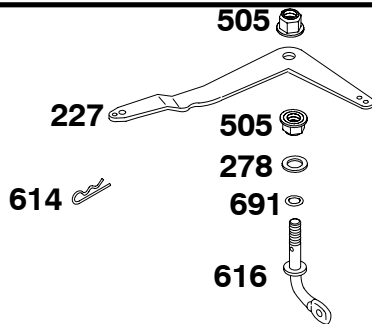

1058 OPERATOR'S MANUAL