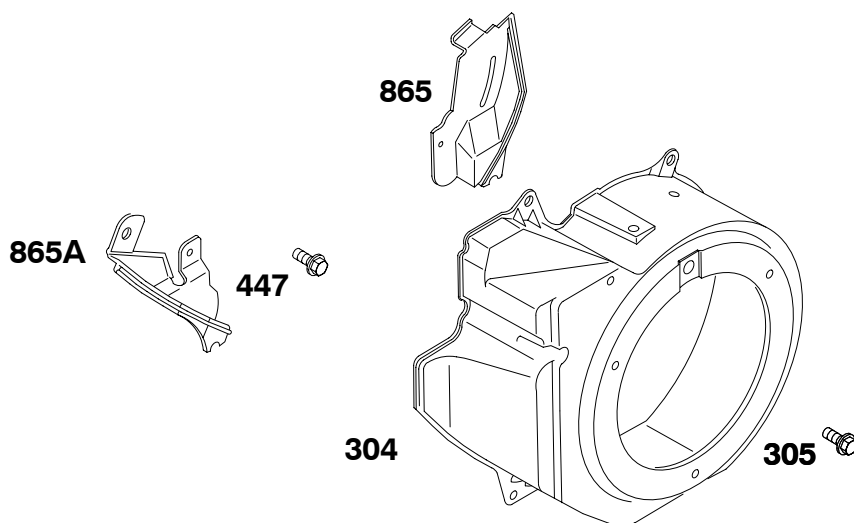

1036 EMISSIONS LABEL