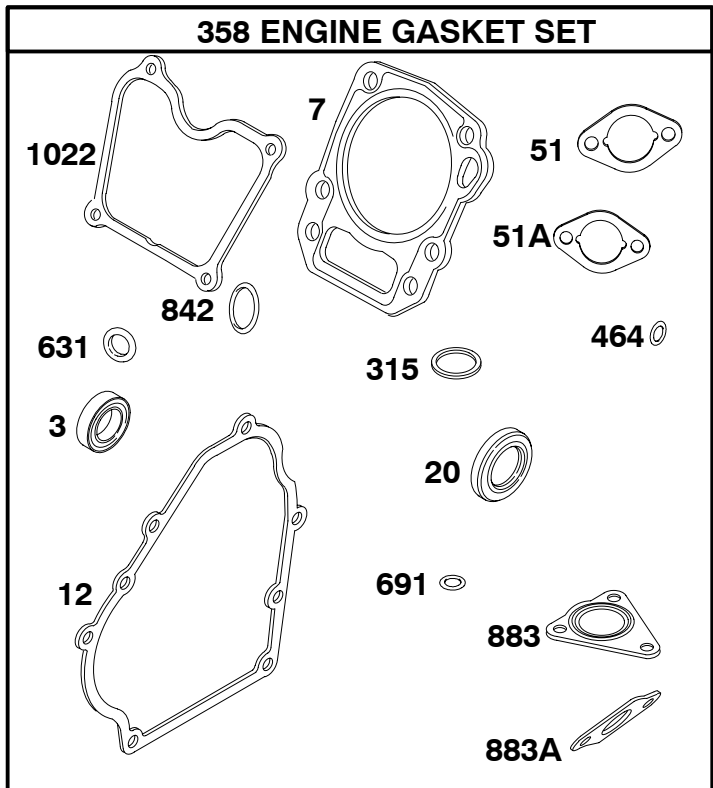

1058 OPERATOR'S MANUAL