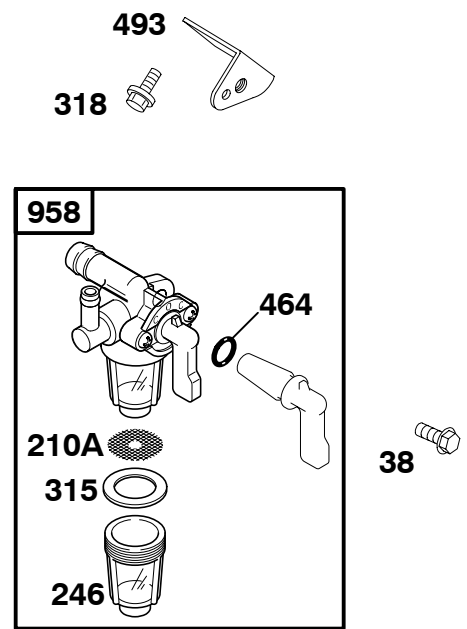

# 118400

REF. NO.	PART NO.	DESCRIPTION	REF. NO.	PART NO.	DESCRIPTION	REF. NO.	PART NO.	DESCRIPTION		
1	715810	Cylinder Assembly	23	711196	Flywheel	55	711227	Housing-Rewind Starter		
3	★711139	Seal-Oil (Magneto Side)			----- <b>Note</b> -----	56	711231	Pulley-Starter		
5	715812	Head-Cylinder			711440 Flywheel	57	711229	Spring-Rewind Starter		
7	★Δ711129	Gasket-Cylinder Head			Used on Type No(s). 0115.	58	711221	Rope-Starter (Cut To Required Length)		
11	710115	Tube-Breather (Cut To Required Length)	24	710037	Key-Flywheel	60	490652	Grip-Starter Rope		
12	★711174	Gasket-Crankcase	25	715850	Piston Assembly (Standard)	65	711222	Screw (Rewind Starter)		
13	710020	Screw (Cylinder Head)			----- <b>Note</b> -----	95	711311	Screw (Throttle Valve)		
15	715811	Plug-Oil Drain			715851 Piston Assembly (.010" Oversize)	97	716155	Shaft-Throttle		
16	711190	Crankshaft (SAE 3/4 Inch Keyway) Used on Type No(s). 0036, 0115, 0130.			715852 Piston Assembly (.020" Undersize)	98	715872	Kit-Idle Speed		
		----- <b>Note</b> -----	26	715016	Ring Set (Standard)	101	711193	Pin-Shaft		
		711331 Crankshaft (SAE Taper) Used on Type No(s). 0061, 0116, 0118, 0123.			----- <b>Note</b> -----	104	●710195	Pin-Float Hinge		
		711332 Crankshaft (SAE 5/8 Inch Thread) Used on Type No(s). 0125, 0127.			715017 Ring Set (.010" Oversize)	105	716099	Valve-Float Needle		
		711333 Crankshaft (SAE 3/4" Threaded) Used on Type No(s). 0124.	27	711172	Lock-Piston Pin	108	711313	Valve-Choke		
		715903 Crankshaft (SAE) Used on Type No(s). 0060.	28	715853	Pin-Piston	109	715873	Shaft-Choke		
		715906 Crankshaft (JIS Keyway) Used on Type No(s). 0120.	29	715847	Rod-Connecting (Standard)	117	●711323	Jet-Main (Standard)		
					----- <b>Note</b> -----	121	716024	Kit-Carburetor Overhaul		
					715849 Rod-Connecting (.020" Undersize)	122	715034	Spacer-Carburetor		
17	711140	Bearing-Ball	32	710041	Screw (Connecting Rod)	125	716154	Carburetor		
17A	711175	Bearing-Ball	33	715846	Valve-Exhaust	129	715854	Screw/Spring- Governor Speed Used on Type No(s). 0036, 0060, 0115, 0124, 0125.		
18	715842	Cover-Crankcase	34	715845	Valve-Intake			----- <b>Note</b> -----		
		----- <b>Note</b> -----	35	711087	Spring-Valve (Intake)			715941 Screw/Spring- Governor Speed Used on Type No(s). 0061, 0116, 0118, 0123.		
		711254 Cover-Crankcase Used on Type No(s). 0120.	36	711087	Spring-Valve (Exhaust)	129A	716094	Screw/Spring- Governor Speed		
20	★710031	Seal-Oil (PTO Side)	38	710057	Screw (Shut Off Valve)	130	711312	Valve-Throttle		
22	710032	Screw (Crankcase Cover/Sump)	40	711086	Retainer-Valve	133	715079	Float-Carburetor		
			45	711173	Tappet-Valve	137	●●711318	Gasket-Float Bowl		
			46	716152	Camshaft (Spur Gear With Compression Release)	142	●711322	Nozzle-Carburetor (Standard)		
			51★Δ●●710060	Gasket-Intake				146	710037	Key-Timing
			51A★Δ●●710639	Gasket-Intake				147	●711315	Jet-Pilot
			53	710148	Stud (Carburetor)	161	711198	Base-Air Cleaner (Metal)		